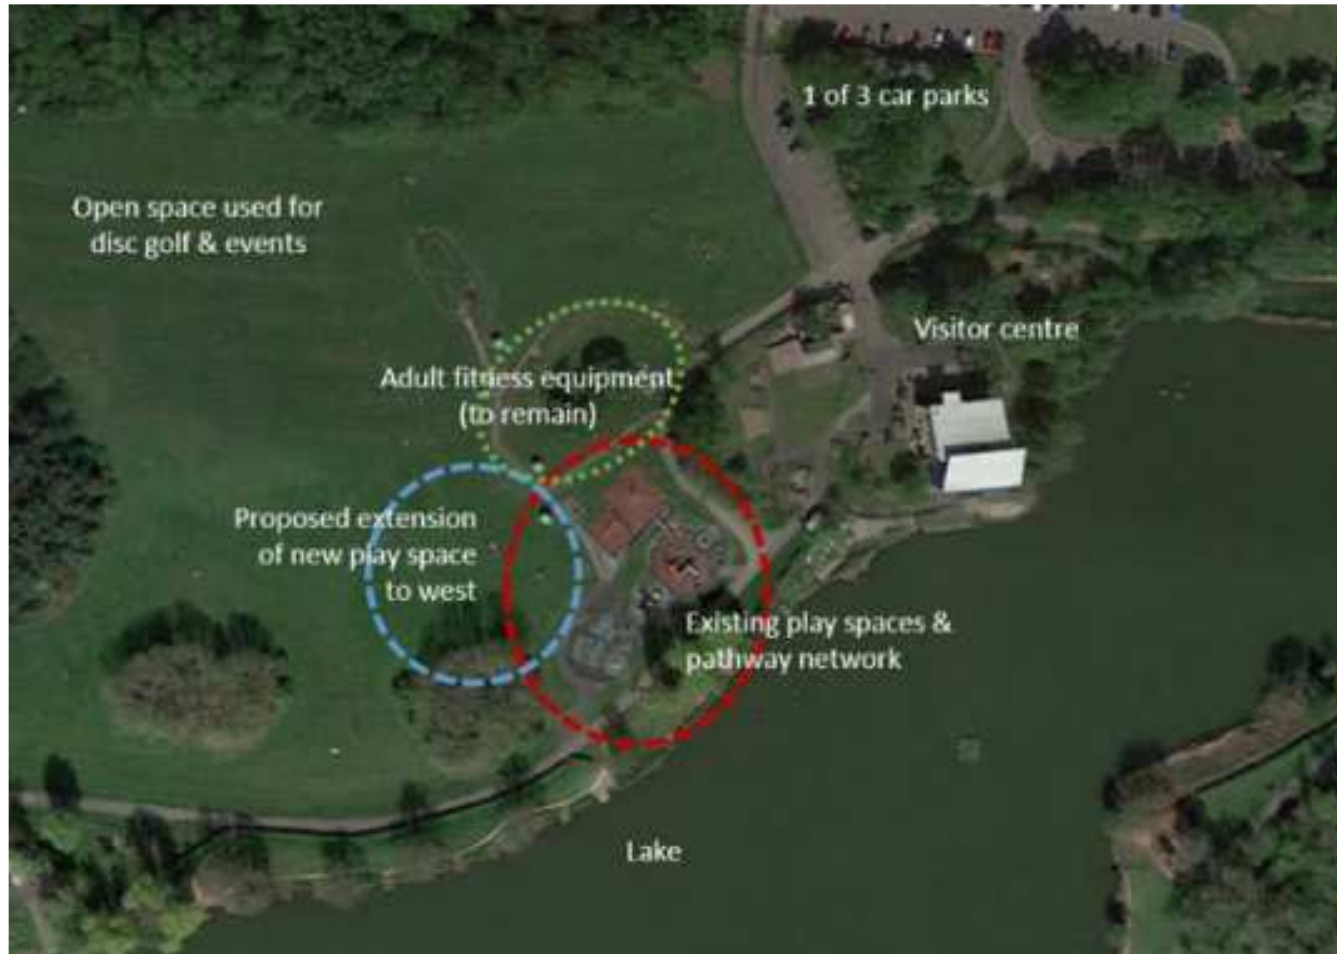

20/01299/FUL

Installation of a Play Tower unit 9m in height

Arrow Valley Park, Battens Drive,
Redditch, B98 0LJ

Recommendation: Approve

Location Plan

— Site

Site Plan

Site Plan

Play Tower Drawings

Play Tower Drawings

Play Tower Drawings

Play Tower Images

Site Photo