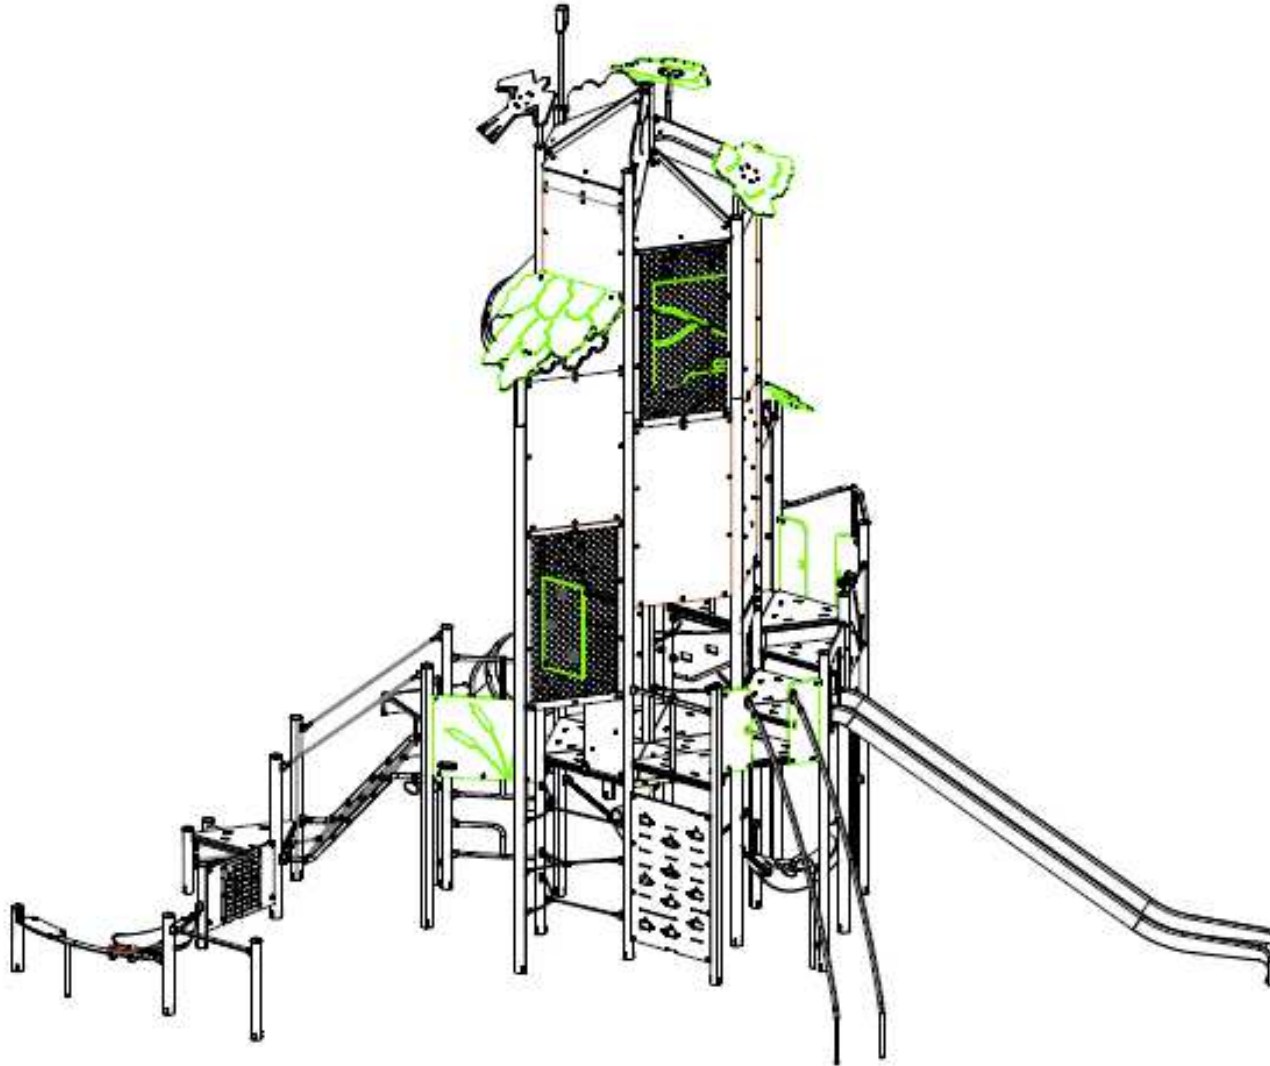

20/01299/FUL

Installation of a Play Tower unit 9m in height

Arrow Valley Park, Battens Drive,
Redditch, B98 0LJ

Recommendation: Approve

Location Plan

— Site

Site Plan

Site Plan

Play Tower Drawings

Play Tower Drawings

Play Tower Drawings

Play Tower Images

Site Photo