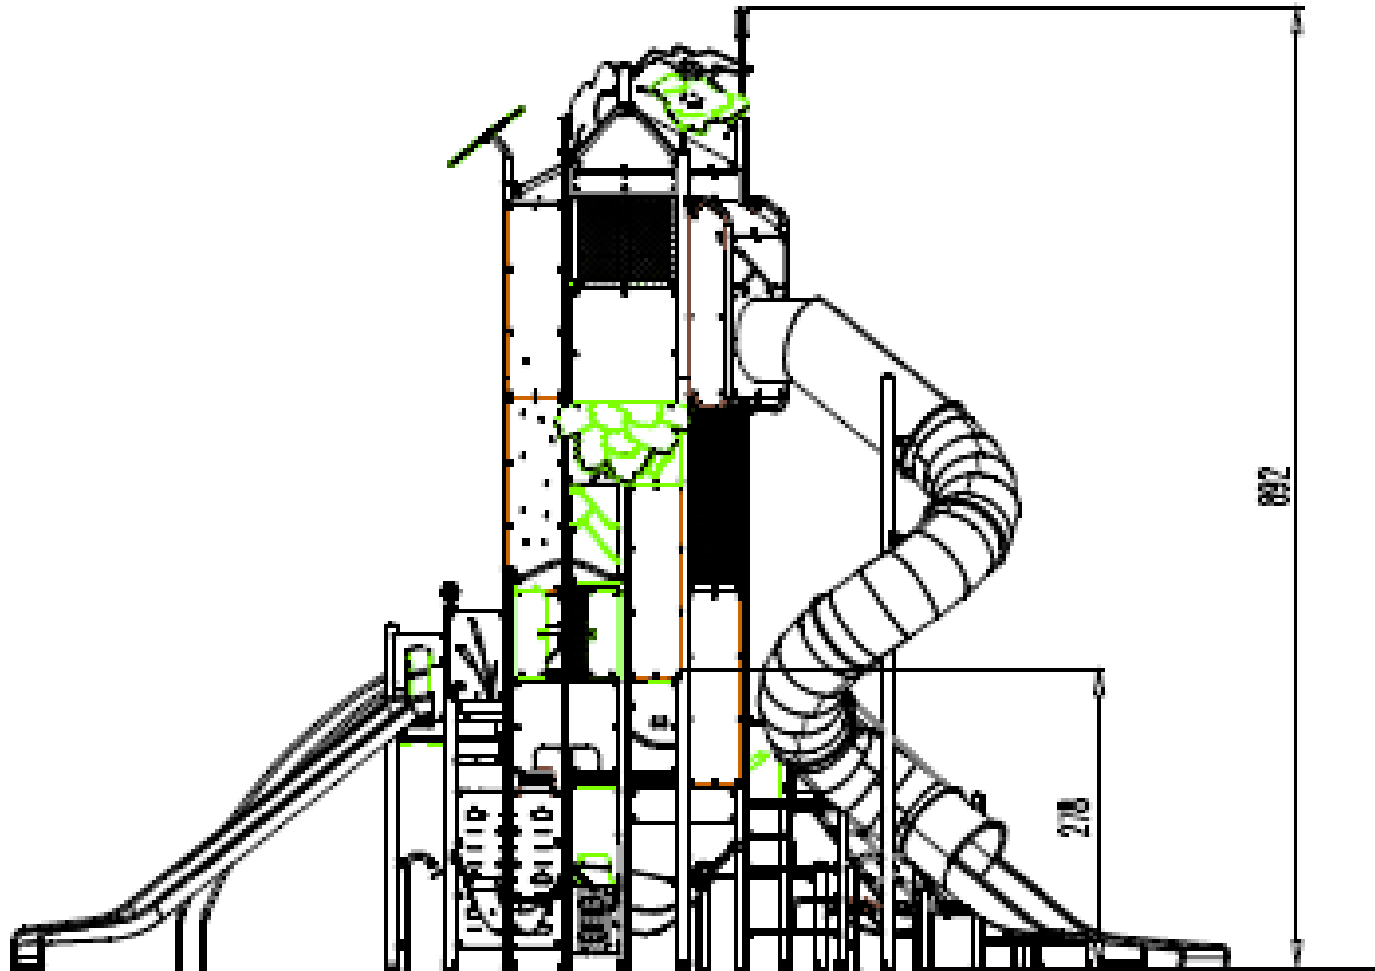

20/01299/FUL

Installation of a Play Tower unit 9m in height

Arrow Valley Park, Battens Drive,
Redditch, B98 0LJ

Recommendation: Approve

Location Plan

— Site

Site Plan

Site Plan

Play Tower Drawings

Play Tower Drawings

Play Tower Drawings

Play Tower Images

Site Photo