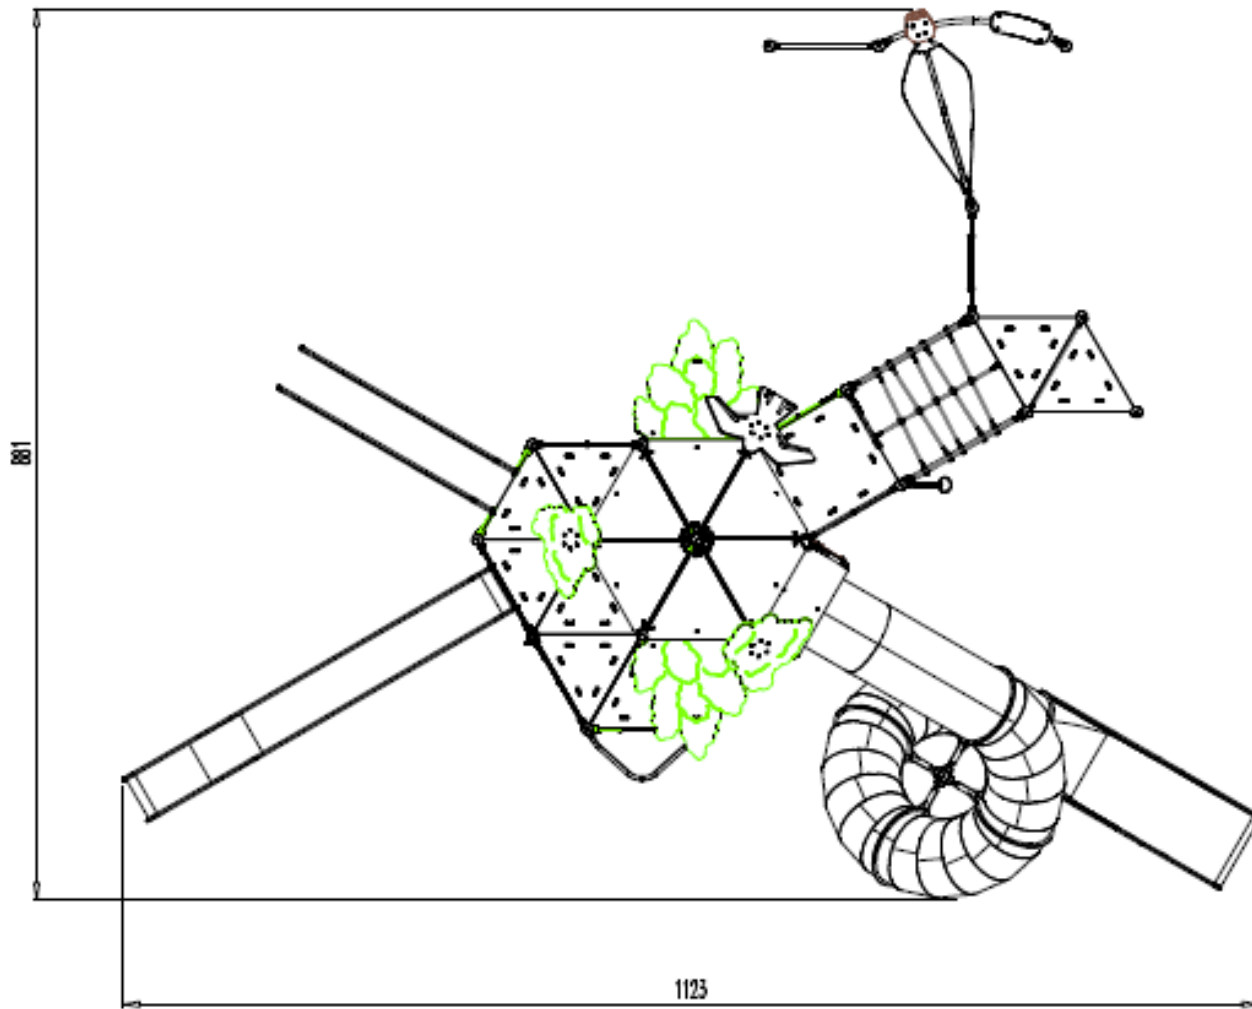

20/01299/FUL

Installation of a Play Tower unit 9m in height

Arrow Valley Park, Battens Drive,
Redditch, B98 0LJ

Recommendation: Approve

Location Plan

— Site

Site Plan

Site Plan

Play Tower Drawings

Play Tower Drawings

Play Tower Drawings

Play Tower Images

Site Photo