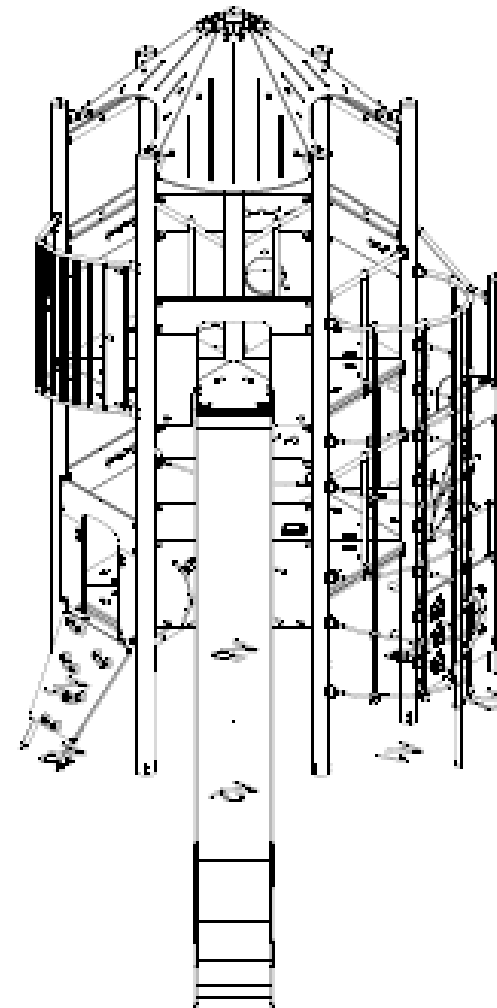

NEW EQUIPMENT:

1. Barnyard Toddler Multi-User
Ref: PGM30000-CUSTOM
Total height 366cm
DDA Accessible
2. Toddler Allotment House
Ref: M11000
Total height 118cm
DDA Accessible
3. Jumping Trampoline
Ref: TFP30105
Total height 3cm
DDA Accessible
4. Chicken Coop Multi-User
Ref: M175
Total height 102cm
DDA Accessible
5. Ladybird Springer
Ref: M1610
Total height 78cm
DDA Accessible
6. Spinner Bowl
Ref: ELE4000H
Total height 60cm
Fall height 100cm
DDA Accessible
7. Swing Bay with 24 Crackle Seats
Ref: ELE4000H-30177
Total height 274cm
DDA Accessible
8. Musical Pipes Play Panel
Ref: PGM30007
Total height 75cm
Age range 6+ years
DDA Accessible
9. TLE Slide Frog
Ref: MTP3PROG-B
Total height N/A
DDA Accessible
10. Farmyard Search Play Panel
Ref: PFM3M
Total height N/A
DDA Accessible
11. Tory the Tractor and Trailer Set
Ref: ETR4FTR
Total height N/A
DDA Accessible
12. Mic 3D Fig
Ref: ENPLAYTOP
Fall height N/A
DDA Accessible
13. Beehive Majestic Beehive Junior Multi-User
Ref: PGM11003-CUSTOM
Total height 470cm
DDA Accessible
14. Explorer Arch Hook & Sway
Ref: COR103001
Total height 311cm
DDA Accessible
15. Swing Bay with 1x You & Me Inclusive Seat & 23x Flat Seat
Ref: KSM904-CUSTOM
Total height 274cm
DDA Accessible
16. Inclusive Carousel with 24 Seats
Ref: KPL103
Total height 67cm
DDA Accessible

© 2018 KOMPAN
Redditch Park
Redditch, B97 8JL
www.kompan.co.uk
01827 525252
info@kompan.co.uk

Prepared by: MORTON_STANLEY_PARK
Date: 05-08-2018
Scale: 1:500 @ A1

Checked by: S.K.
Date: 11/08/18
Scale: 1:500 @ A1

Site Plan

Play Tower Drawings

Play Tower Drawings

Play Tower Drawings

Play Tower Images

Morton Stanley Park
Morton Stanley's Farm Park
 Redditch Borough Council - PAGE 4 OF 5

Vertical Climbing Net
 A challenging net to climb up to the top balcony. With multiple access points around the tower, use your imagination and work friends to the top and back down the tower again via different route!