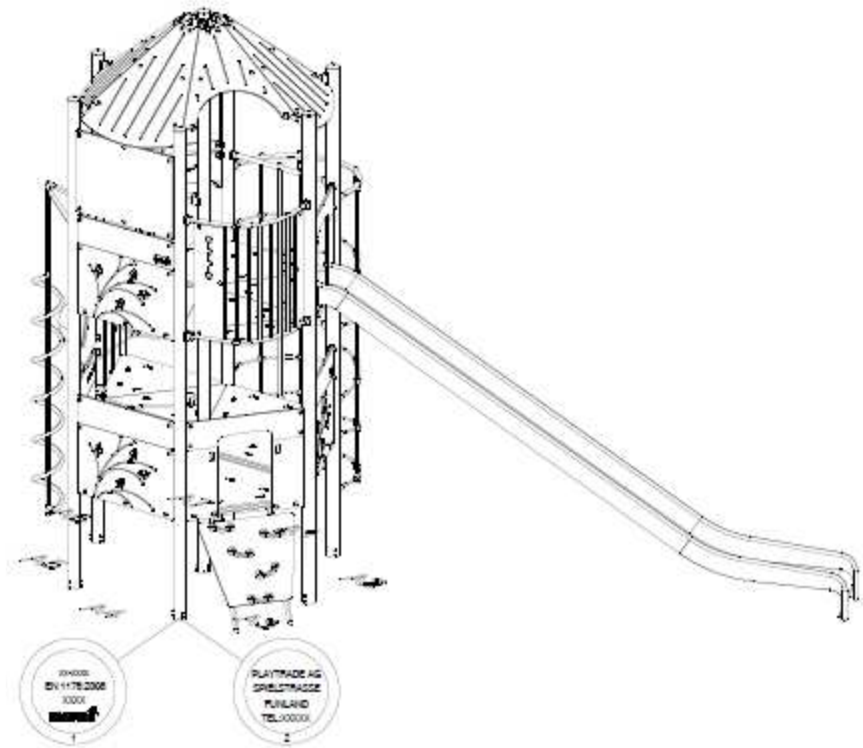

© 2018 KOMPAN
Redditch Park
Redditch, B97 8JL
www.kompan.co.uk
01827 525252
info@kompan.co.uk

Prepared by: MORTON_STANLEY_PARK
Date: 05-08-2018
Scale: 1:500 @ A1

Checked by: S.K.
Date: 11/08/18
Scale: 1:500 @ A1

Site Plan

Play Tower Drawings

Play Tower Drawings

Play Tower Drawings

Play Tower Images

Morton Stanley Park
Morton Stanley's Farm Park
 Redditch Borough Council - PAGE 4 OF 5

Vertical Climbing Net
 A challenging net to climb up to the top balcony. With multiple access points around the tower, use your imagination and work friends to the top and back down the tower again via different route!

Roof & Balconies
 Holds MORE than 30 Children!
 Challenge Imagination
 Tactile Panels & Lookout
Steel Slide

Upright Net Vertical Rope Climb

Tactile Play Panels
 Whatever your ability, this tower has it all. Including layered play for less able-bodied children or for wheelchair users who may struggle for high up activities. Play panels below help children take part too.

Internal Rope Play

Multi-Level

Layered Play

4.7m Tall!!!

Bubble Windows
 Climb up through the multi-decks inside and find the hidden bubble windows!
 A window out to the farmyard below!

Transparent Play

Rope Play
 Use your skills to balance, hang or swing. Ropes are located internally to create a chilled area for children to socialise with friends and watch the animals out in the farmyard. The ropes wobble back and forth as you make your way across!