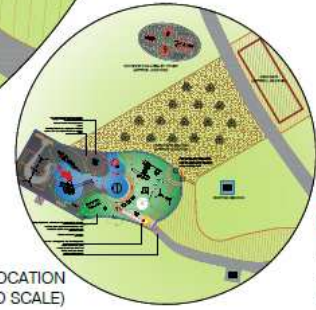

Redditch Borough Council

- Existing Tarmac Path
- New Farm Themed Thermographics
- Re-used Fencing & Gates
- Wetpour with Graphics
- New Themed Entrance Feature & Gate

ITEM NUMBER ON PLAN	ITEM DESCRIPTION	CAPACITY NUMBER OF USERS
1	BARNYARD TODDLER MULTI-USER TODDLER MULTI-USER	15 USERS
2	TODDLER ALLOTMENT HOUSE	6 USERS
3	JUMPING TRAMPOLINE	2 USERS
4	CHICKEN COOP MULTI-USER	8 USERS
5	LADYBIRD SPRINGER	1 USER
6	PIG & SHEEP SPINNER BOWL	2 USERS
7	SWING BAY WITH 24 CRACKLE SEATS	2 USERS
8	MUSICAL PIPES PLAY PANEL	3 USERS
9	TLE SLIDE FROG PLAY PANEL	2 USERS
10	FARMYARD SEARCH PLAY PANEL	2 USERS
11	TORY THE TRACTOR AND TRAILER SET	8 USERS
12	MIC 3D FIG	3 USERS
13	BEEHIVE MAJESTIC BEESLA JUNIOR MULTI-USER	25 USERS
14	EXPLORER ARCH HOOK & SWAY	8 USERS
15	SWING BAY WITH 24 CRACKLE SEAT & 24 SLAT SEAT	4 USERS
16	INCLUSIVE CAROUSEL WITH 24 SEAT	5 USERS

KOMPAN
Let's play

Design elements for this site are based on the design of the site, the design and the play area. Details and design of the site are subject to the design of the site. The design of the site is subject to the design of the site. The design of the site is subject to the design of the site.

Internal Rope Play

Multi-Level

Layered Play

4.7m Tall!!!

Bubble Windows
 Climb up through the multi-decks inside and find the hidden bubble windows!
 A window out to the farmyard below!

Transparent Play

Rope Play
 Use your skills to balance, hang or swing. Ropes are located internally to create a chilled area for children to socialise with friends and watch the animals out in the farmyard. The ropes wobble back and forth as you make your way across!