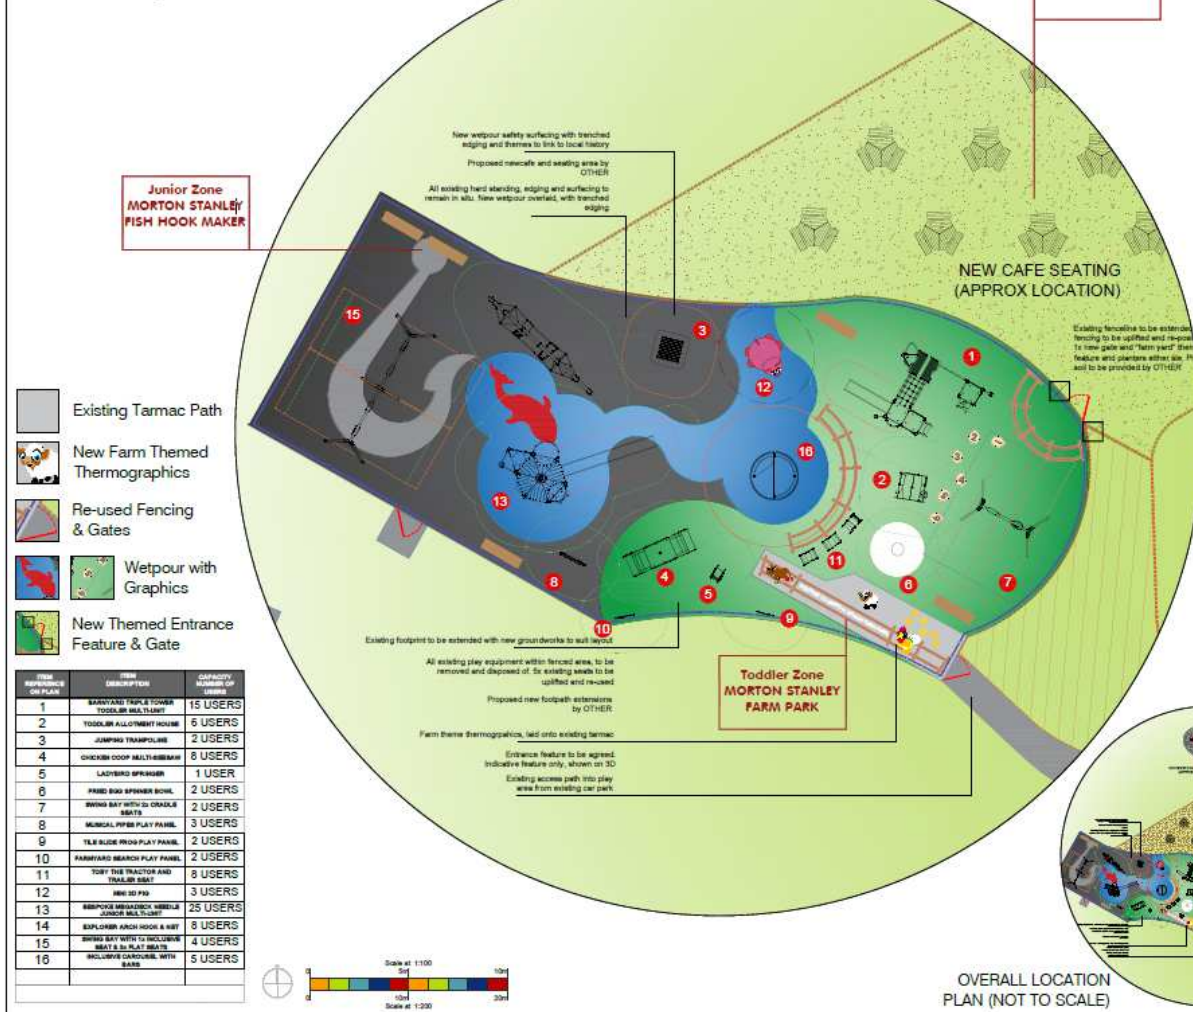

20/01340/FUL

4.7m play tower to form part of replacement
play area

Morton Stanley Park, Windmill Drive,
Redditch

Recommendation: Approve

Location Plan

Site Plan

MORTON STANLEY PARK TODDLER & JUNIOR PLAY AREA

Redditch Borough Council

- Existing Tarmac Path
- New Farm Themed Thermographics
- Re-used Fencing & Gates
- Wetpour with Graphics
- New Themed Entrance Feature & Gate

ITEM NUMBER ON PLAN	ITEM DESCRIPTION	CAPACITY NUMBER OF USERS
1	BARNYARD TODDLER MULTI-USER TODDLER MULTI-USER	15 USERS
2	TODDLER ALLOTMENT HOUSE	6 USERS
3	JUMPING TRAMPOLINE	2 USERS
4	CHICKEN COOP MULTI-USER	8 USERS
5	LADYBIRD SPRINGER	1 USER
6	PIG & SHEEP SPINNER BOWL	2 USERS
7	SWING BAY WITH 24 CRACKLE SEATS	2 USERS
8	MUSICAL PIPES PLAY PANEL	3 USERS
9	TLE SLIDE FROG PLAY PANEL	2 USERS
10	FARMYARD SEARCH PLAY PANEL	2 USERS
11	TORY THE TRACTOR AND TRAILER SET	8 USERS
12	MIC 3D FIG	3 USERS
13	BEEHIVE MAJESTIC BEESLA JUNIOR MULTI-USER	25 USERS
14	EXPLORER ARCH HOOK & SWAY	8 USERS
15	SWING BAY WITH 24 CRACKLE SEAT & 24 SLAT SEAT	4 USERS
16	INCLUSIVE CAROUSEL WITH 24 SEAT	5 USERS

Internal Rope Play

Multi-Level

Layered Play

4.7m Tall!!!

Bubble Windows
 Climb up through the multi-decks inside and find the hidden bubble windows!
 A window out to the farmyard below!

Transparent Play

Rope Play
 Use your skills to balance, hang or swing. Ropes are located internally to create a chilled area for children to socialise with friends and watch the animals out in the farmyard. The ropes wobble back and forth as you make your way across!