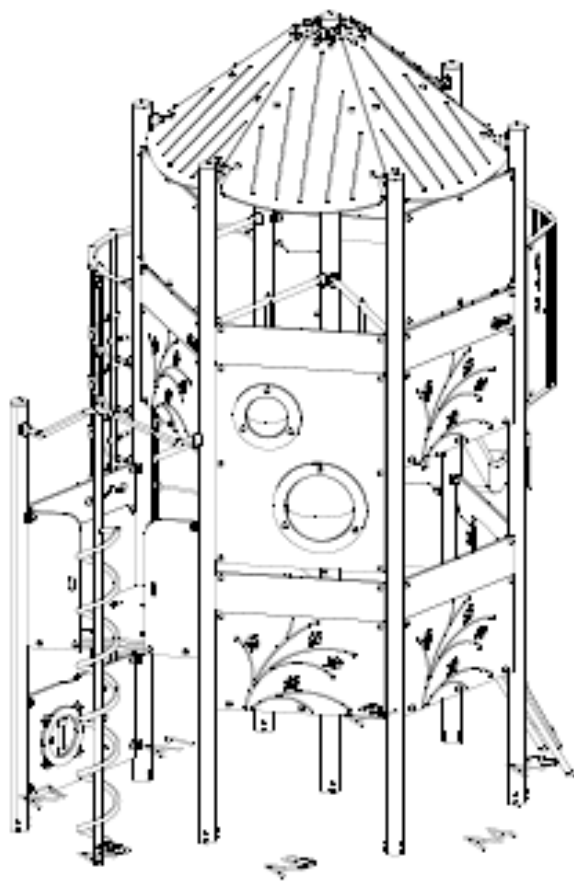

NEW EQUIPMENT:

1. Barnyard Toddler Multi-User
Ref: PGM30000-CUSTOM
Total height 366cm
DDA Accessible
2. Toddler Allotment House
Ref: M11000
Total height 118cm
DDA Accessible
3. Jumping Trampoline
Ref: TFP30105
Total height 3cm
DDA Accessible
4. Chicken Coop Multi-User
Ref: M175
Total height 102cm
DDA Accessible
5. Ladybird Springer
Ref: M1610
Total height 78cm
DDA Accessible
6. Spinner Bowl
Ref: ELE4000H
Total height 60cm
Fall height 100cm
DDA Accessible
7. Swing Bay with 24 Crackle Seats
Ref: ELE4000H-30177
Total height 274cm
DDA Accessible
8. Musical Pipes Play Panel
Ref: PGM30007
Total height 75cm
Age range 6+ years
DDA Accessible
9. TLE Slide Frog
Ref: MTP3PROG-B
Total height N/A
DDA Accessible
10. Farmyard Search Play Panel
Ref: PFM3M
Total height N/A
DDA Accessible
11. Tory the Tractor and Trailer Set
Ref: ETR4FTR
Total height N/A
DDA Accessible
12. Mic 3D Fig
Ref: ENPLAYTOP
Fall height N/A
DDA Accessible
13. Beehive Majestic Beehive Junior Multi-User
Ref: PGM11003-CUSTOM
Total height 470cm
DDA Accessible
14. Explorer Arch Hook & Sway
Ref: COR103001
Total height 311cm
DDA Accessible
15. Swing Bay with 1x You & Me Inclusive Seat & 23x Flat Seat
Ref: KSM904-CUSTOM
Total height 274cm
DDA Accessible
16. Inclusive Carousel with 24 Seats
Ref: KPL103
Total height 67cm
DDA Accessible

© 2018 KOMPAN
Redditch Park
Redditch, B97 8JL
www.kompan.co.uk
01827 525252
info@kompan.co.uk

Prepared by: MORTON_STANLEY_PARK
Date: 05-08-2018
Scale: 1:500 @ A1

Checked by: S.K.
Date: 11/08/18
Scale: 1:500 @ A1

Site Plan

Play Tower Drawings

Play Tower Drawings

Play Tower Drawings

Play Tower Images

Morton Stanley Park
Morton Stanley's Farm Park
 Redditch Borough Council - PAGE 4 OF 5

Vertical Climbing Net
 A challenging net to climb up to the top balcony. With multiple access points around the tower, use your imagination and work friends to the top and back down the tower again via different route!