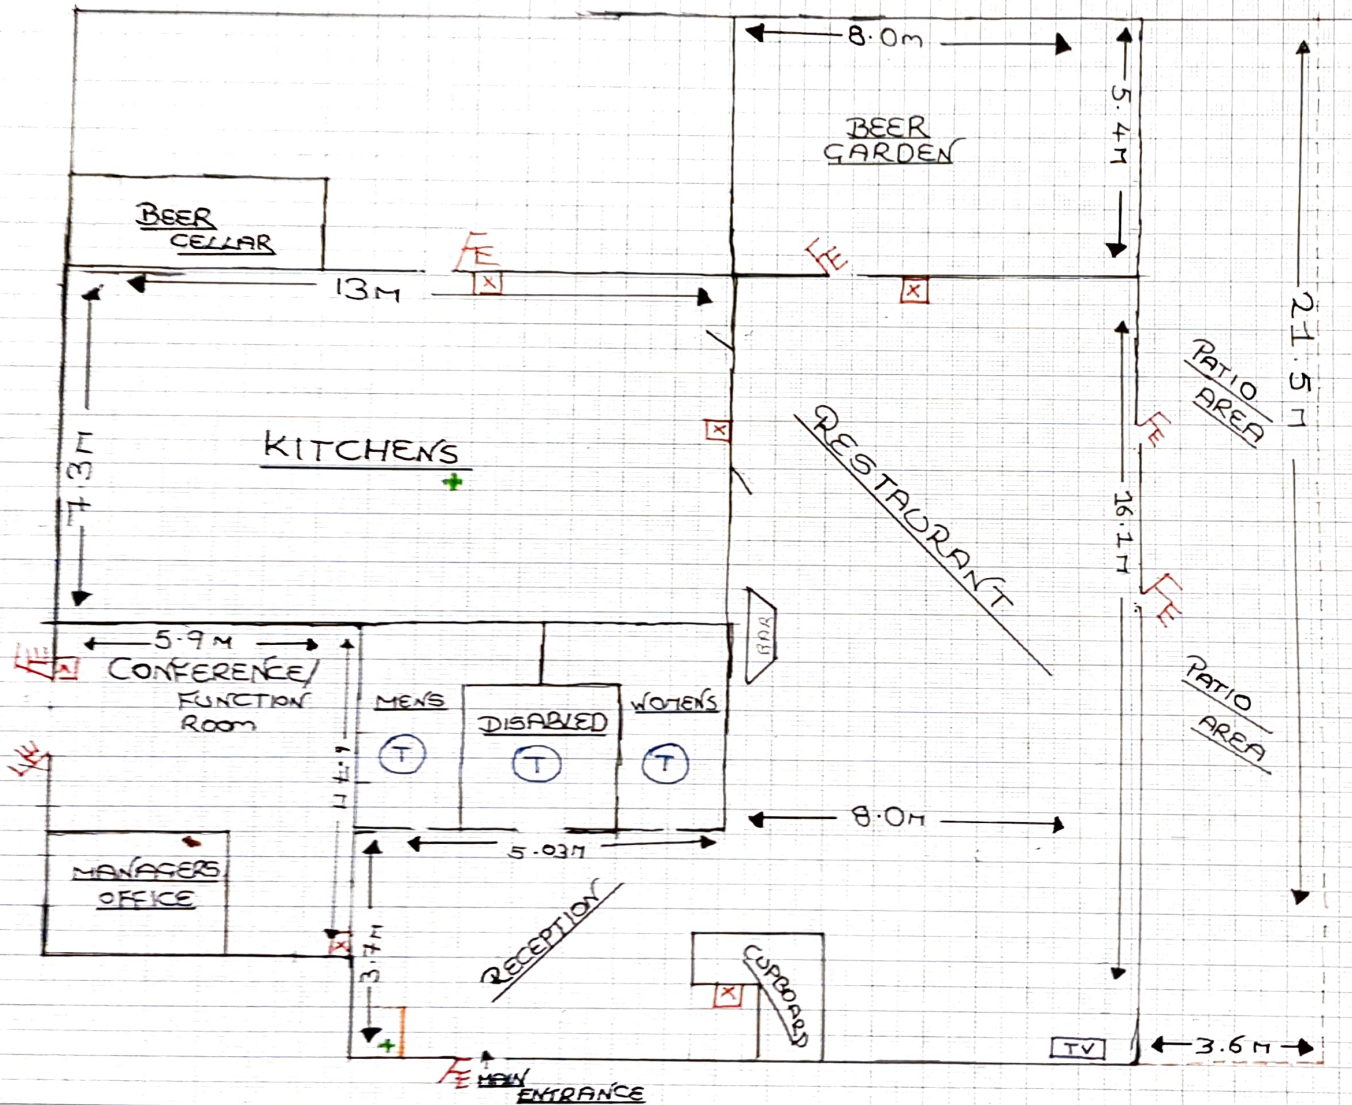

# CHILLIES INDIAN RESTAURANT & TAKE AWAY

FAR MOOR LANE, REDDITCH, B98 0SD

SCALE: 1cm = 1m approx

**KEY**

- FIRE ESCAPE ROUTE DOOR
- NON ENCLOSED BOUNDARY PERIMETER
- CUSTOMER TICKETS
- (MAIN) BAR
- FIRST AID KIT
- TELEVISION
- FIRE CALL POINT