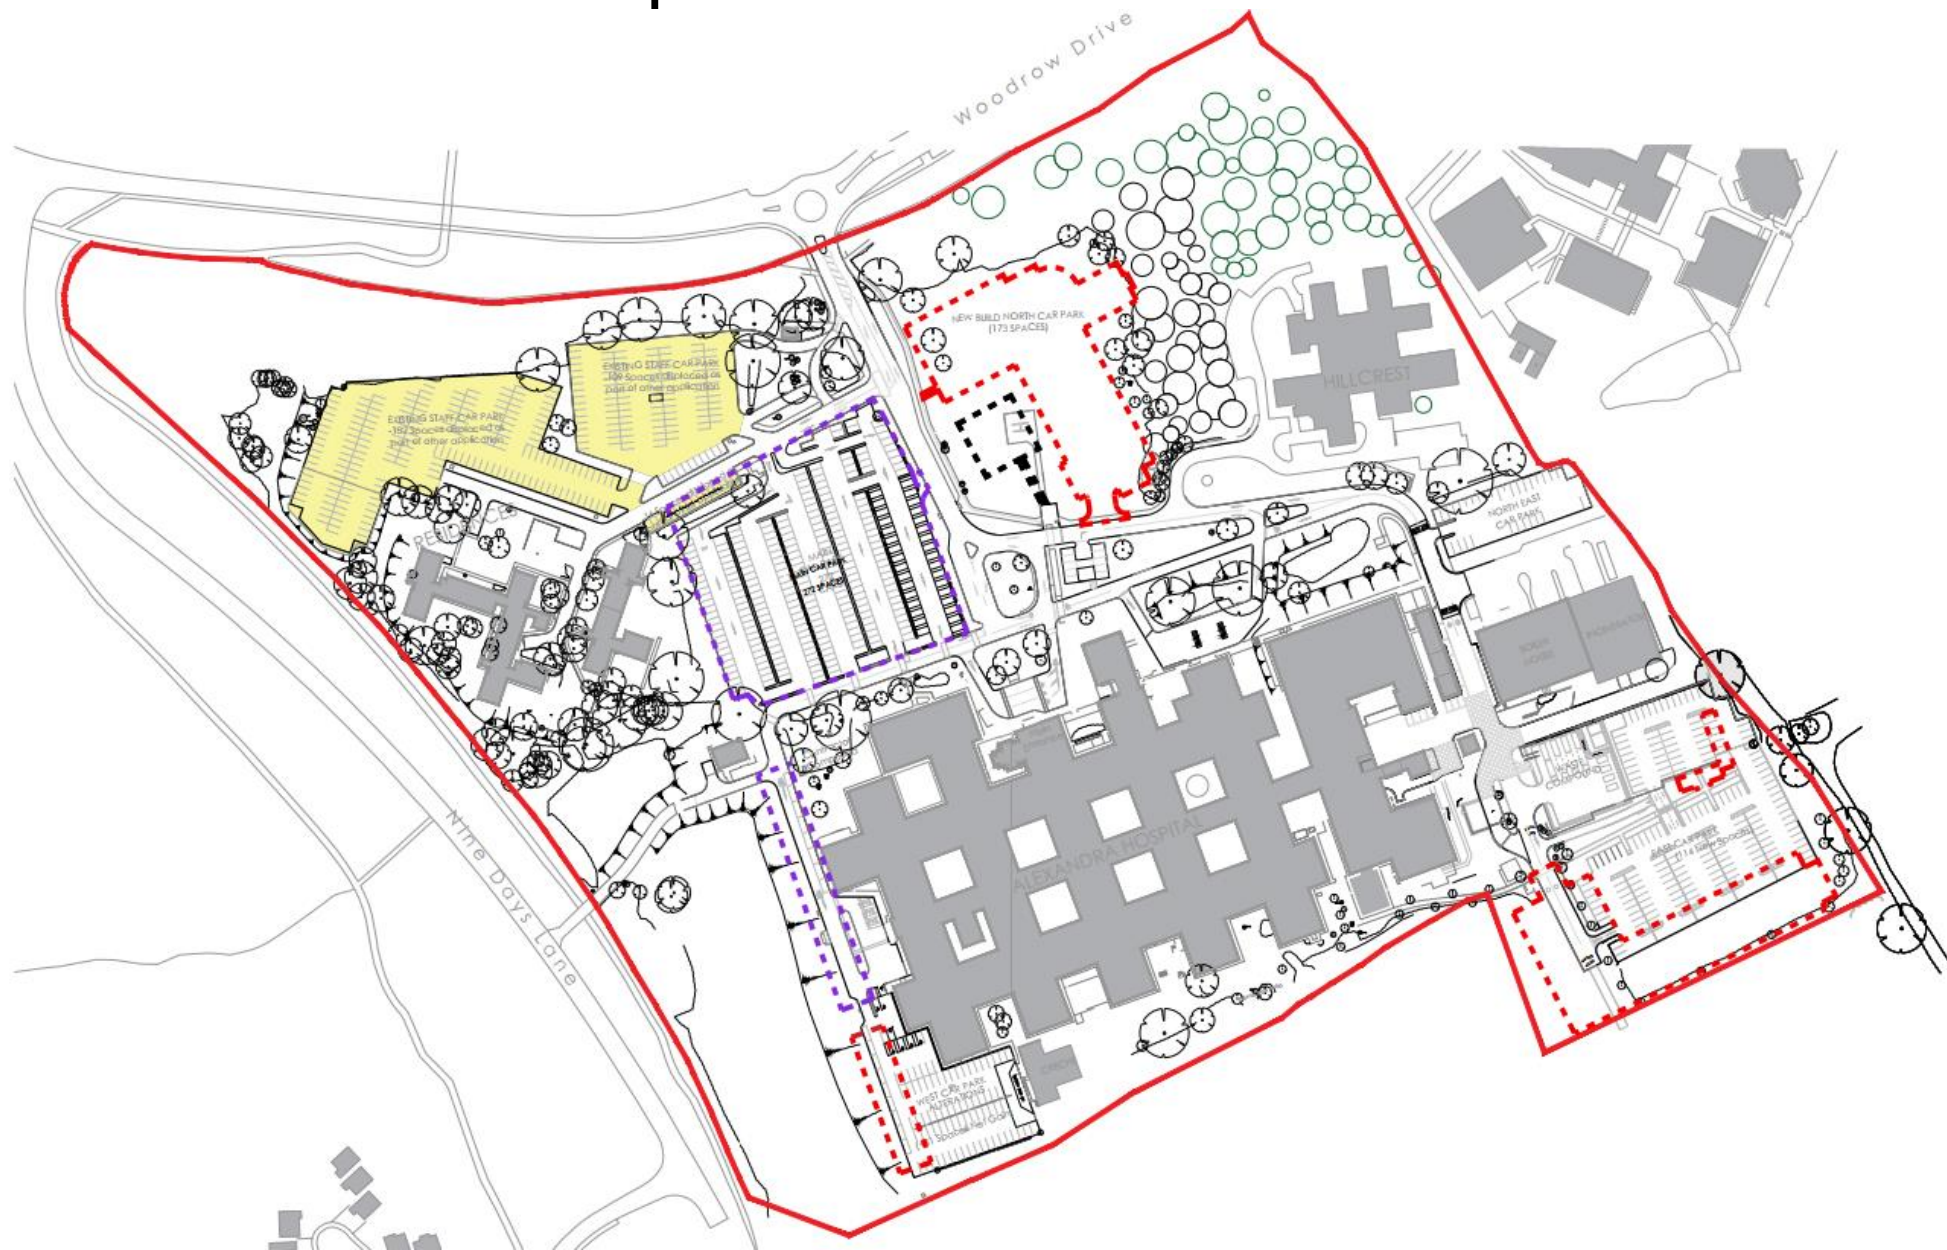

# 21/00444/FUL

The Alexandra Hospital, Woodrow Drive, Redditch, Worcestershire  
B98 7UB

Proposal: Creation of 2 new staff car parks and demolition of 2 existing staff car parks, plus creation of some additional infill car parking spaces around the trust site and repositioning of helipad

# Site location plan

# Proposed south west car park spaces

# Reordered public car parking spaces