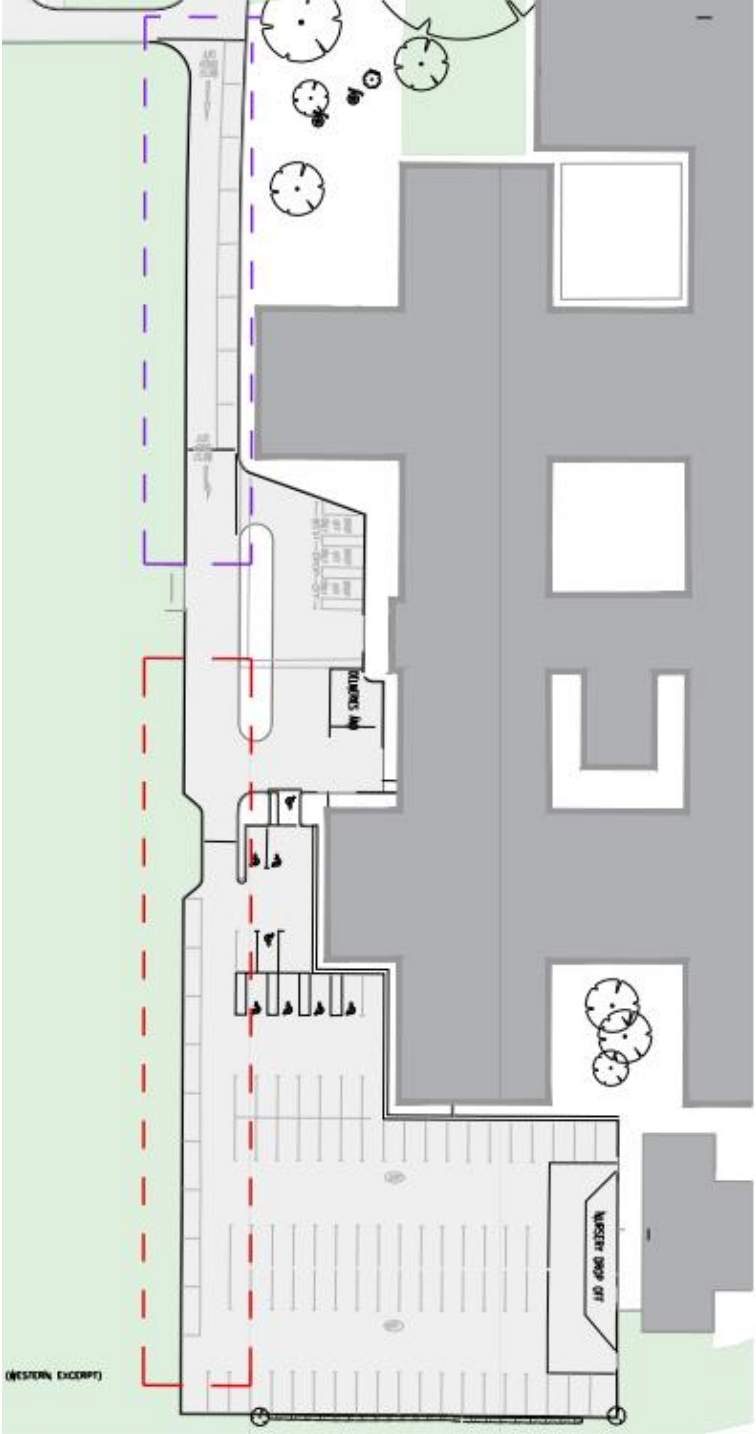

Site Location Plan

Aerial View

Hill Crest 

Alexandra Hospital

Arrowside Unit 

Atworth Close

Nine Days Lane

Whetstone Street

Oakdale Close

Whetstone Street

Edgefield Close

Green Lane

Proposed south east car park extension

Existing and Proposed South west car parking spaces

Reordered public car parking spaces