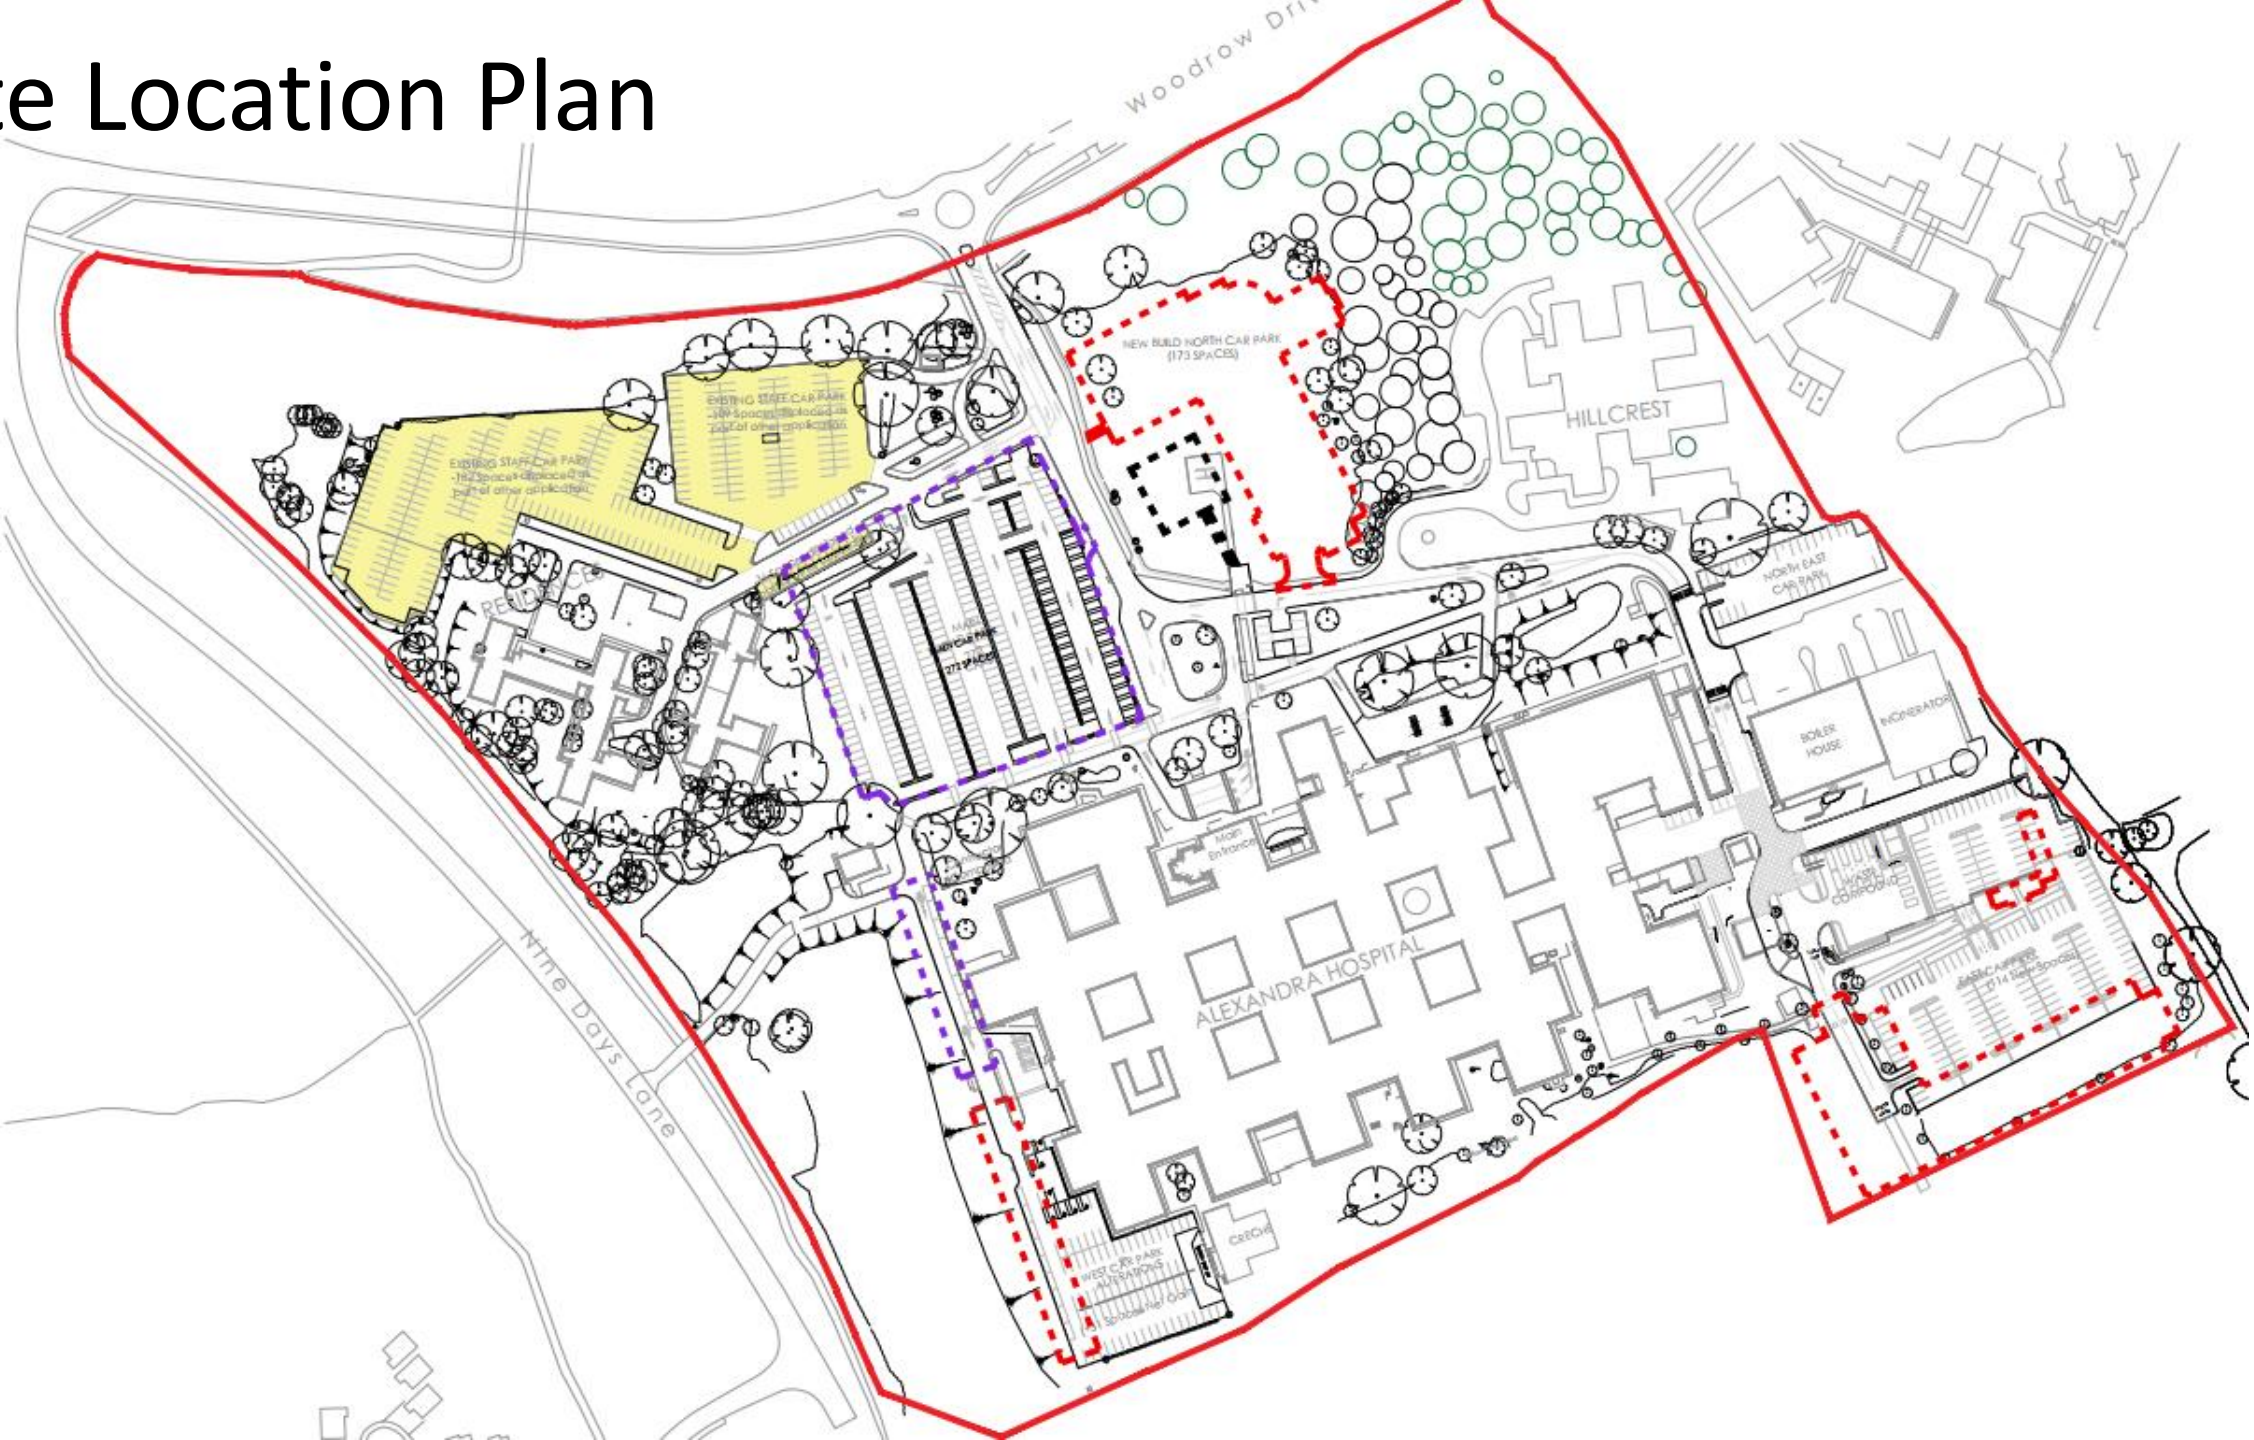

Planning Committee

Wednesday 15th September 2021

REDDITCH BOROUGH COUNCIL

*making
a
difference*

www.redditchbc.gov.uk

21/00444/FUL

The Alexandra Hospital, Woodrow Drive, Redditch,
Worcestershire

B98 7UB

Proposal: Creation of 2 new staff car parks and demolition of 2 existing staff carparks, plus creation of some additional infill car parking spaces around the trust site and repositioning of helipad

Recommendation: Grant subject to conditions

Site Location Plan

Aerial View

Hill Crest 

Alexandra Hospital

Arrowside Unit 

Atworth Close

Nine Days Lane

Whetstone Street

Oakdale Close

Whetstone Street

Edgefield Close

Green Lane

Proposed south east car park extension

Existing and Proposed South west car parking spaces

Reordered public car parking spaces