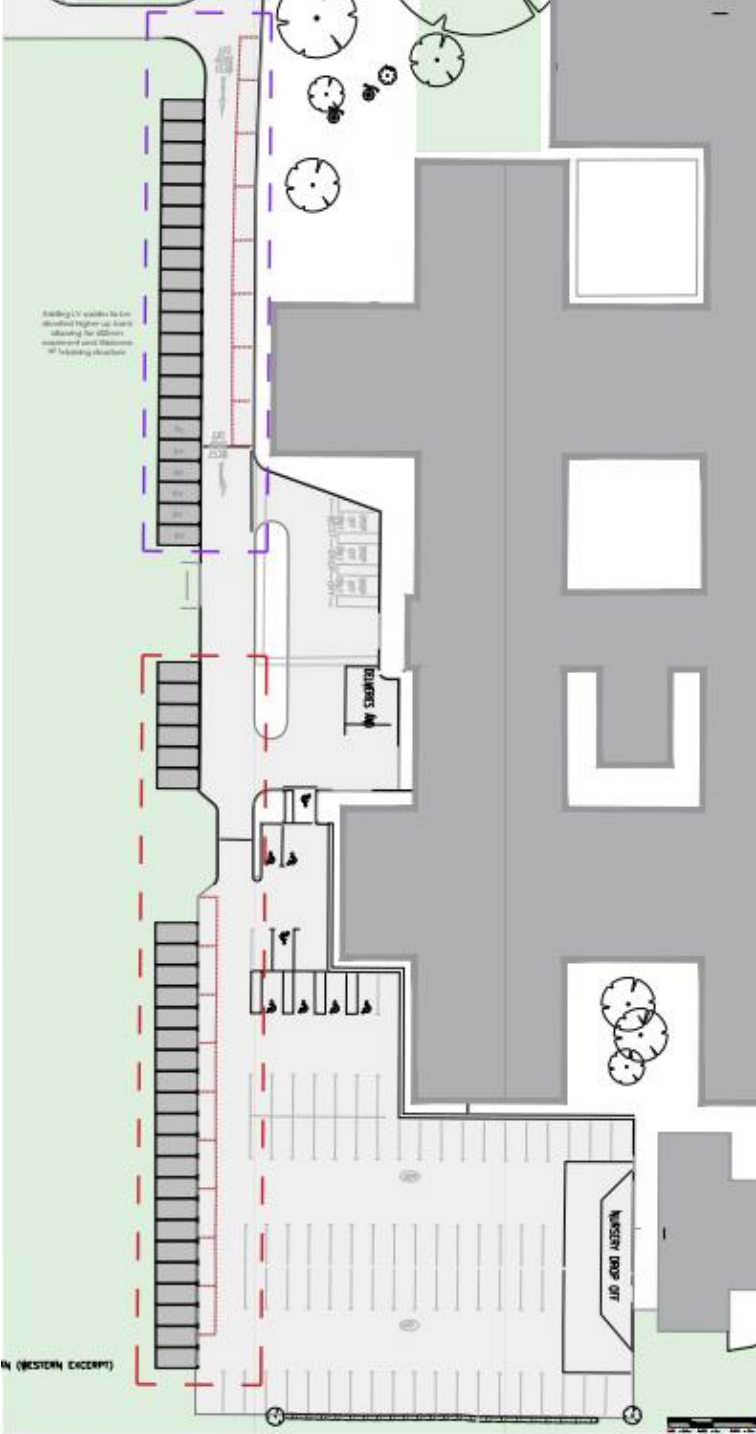

Proposal: Creation of 2 new staff car parks and demolition of 2 existing staff carparks, plus creation of some additional infill car parking spaces around the trust site and repositioning of helipad

Recommendation: Grant subject to conditions

Site Location Plan

Aerial View

Hill Crest 

Alexandra Hospital

Arrowside Unit 

Atworth Close

Nine Days Lane

Whetstone Street

Oakdale Close

Whetstone Street

Edgefield Close

Green Lane

Proposed south east car park extension

Existing and Proposed South west car parking spaces

Reordered public car parking spaces