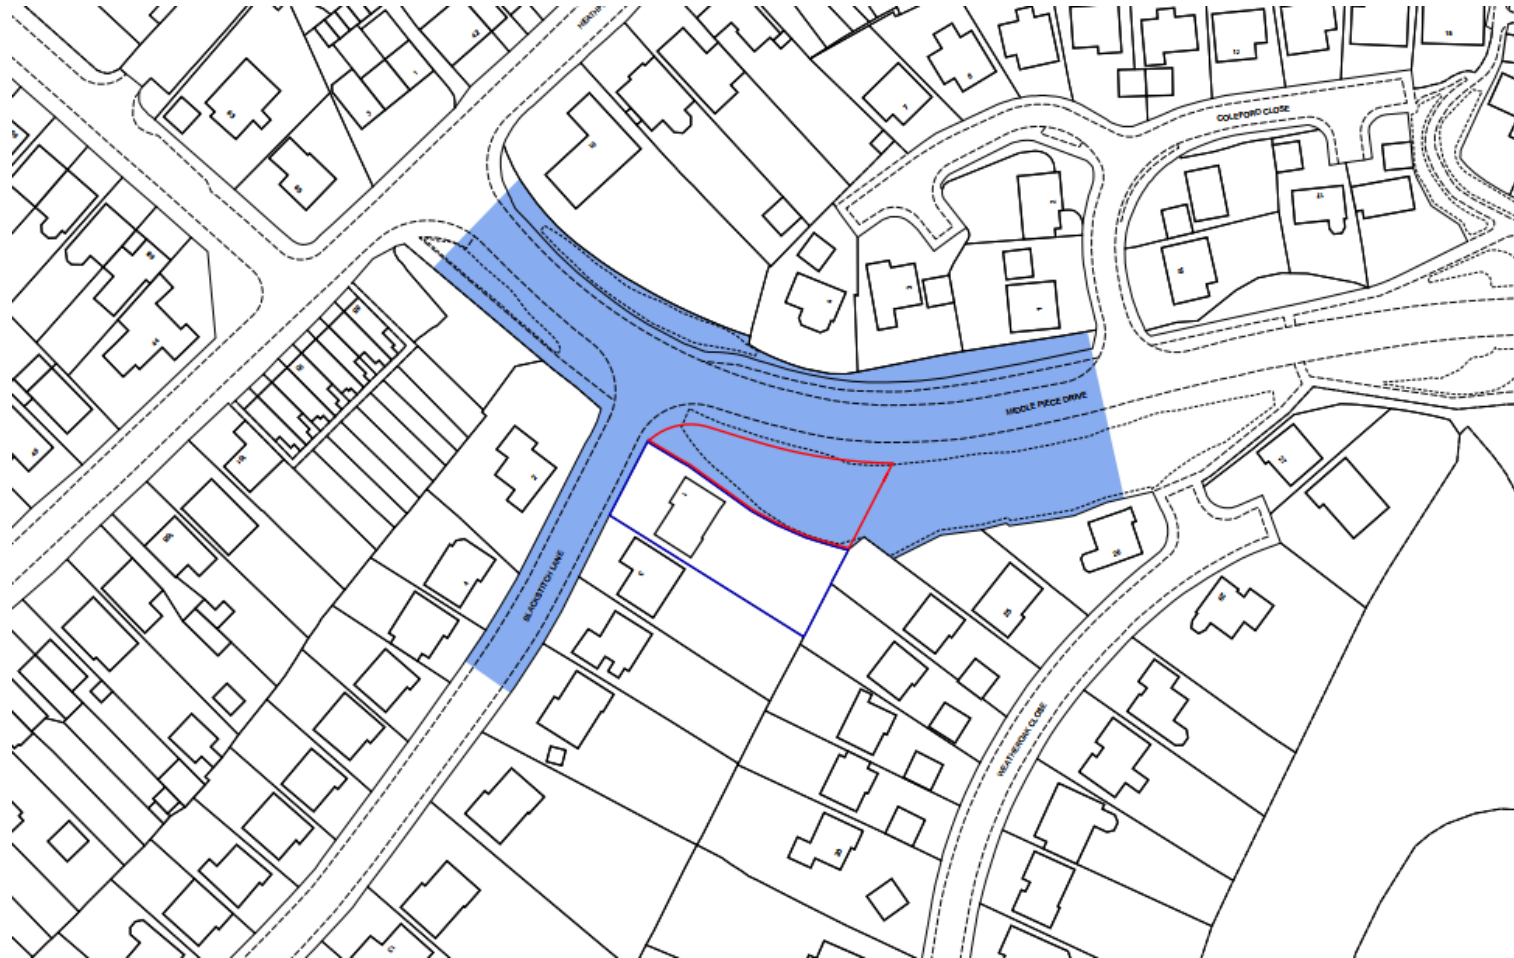

21/00148/FUL

Land adjacent to 1 Blackstitch Lane, Redditch,  
Worcestershire, B97 5TE

Change of use from adopted highway land to residential  
garden

Recommendation: **Refusal** of Planning Permission

# Location Plan

# Images from Junction of Blackstitch Lane and Middle Piece Drive (looking east)

# Image Looking West along Middle Piece Drive