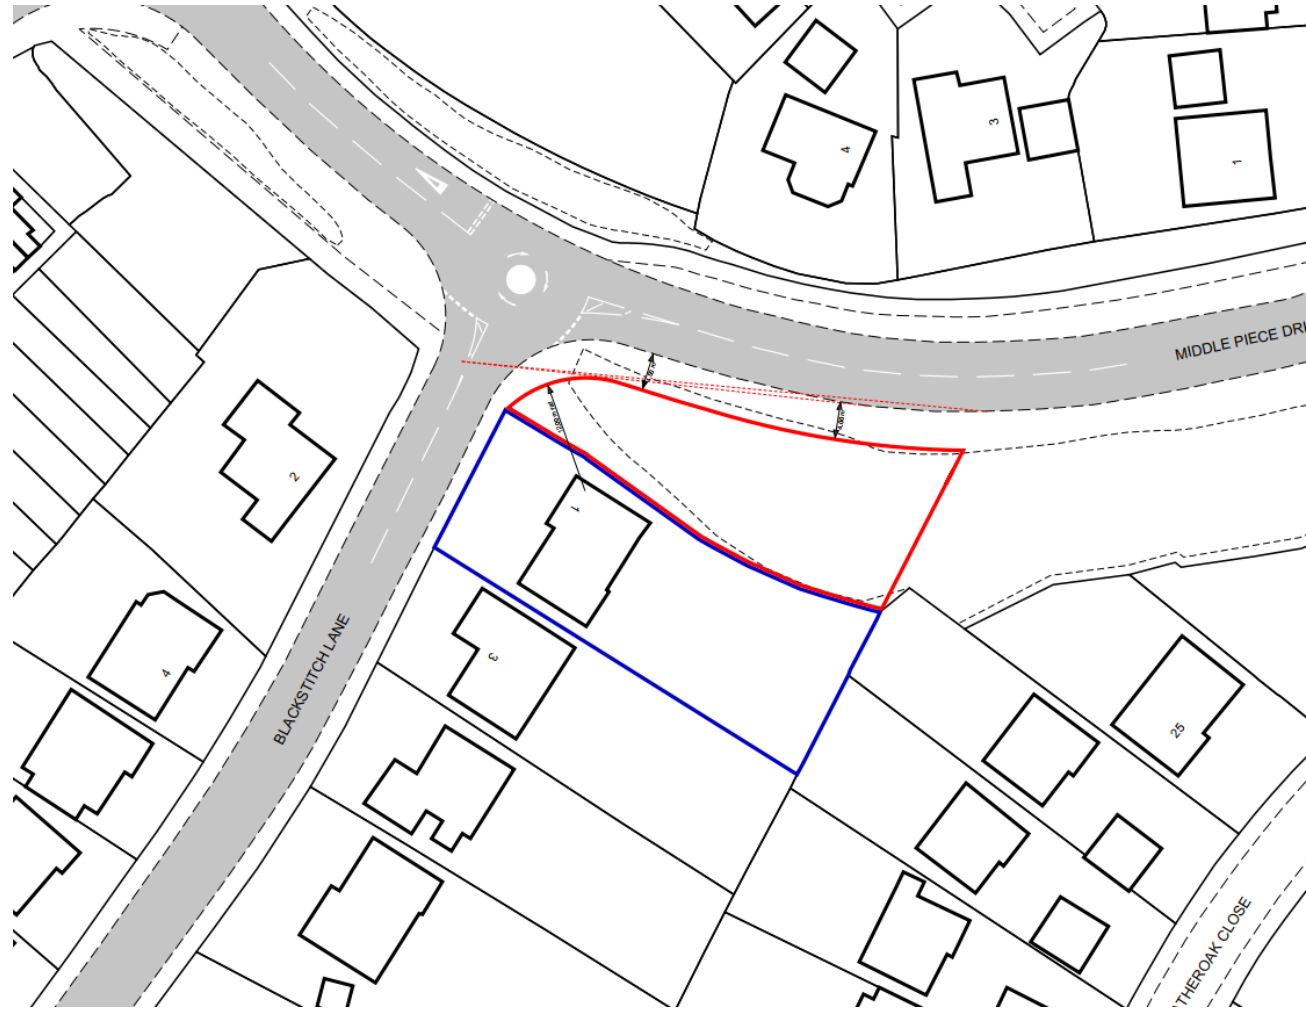

21/00148/FUL

Land adjacent to 1 Blackstitch Lane, Redditch,  
Worcestershire, B97 5TE

Change of use from adopted highway land to residential  
garden

Recommendation: **Refusal** of Planning Permission

# Location Plan

# Block Plan

# Images from Junction of Blackstitch Lane and Middle Piece Drive (looking east)