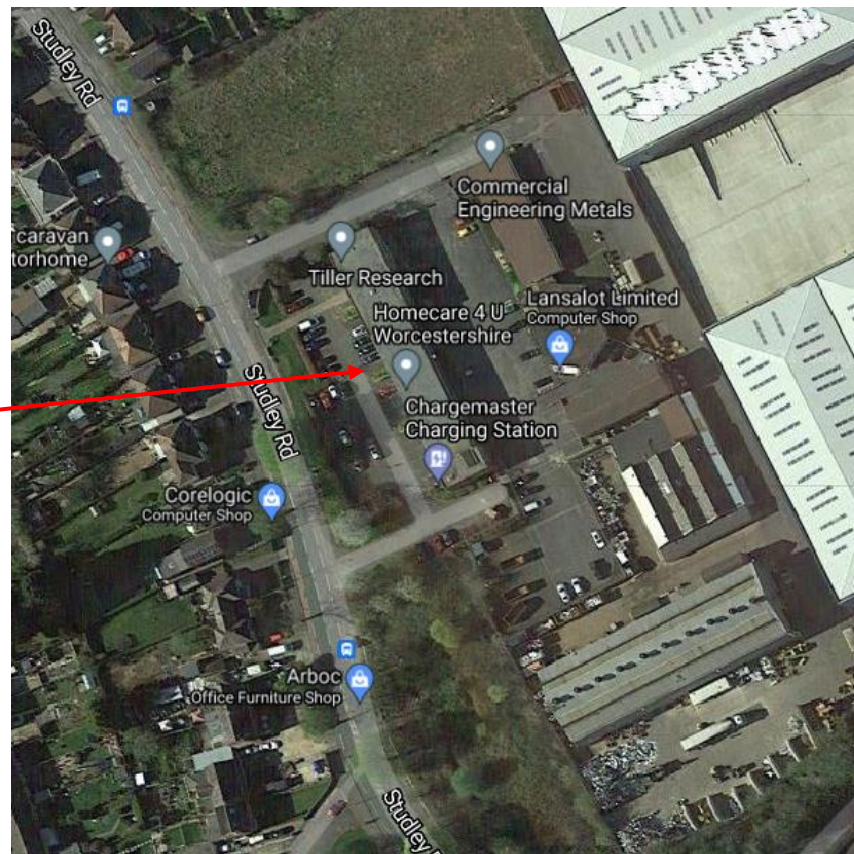

Site Location

LOCATION PLAN
1:1250

0m 20m 40m 60m