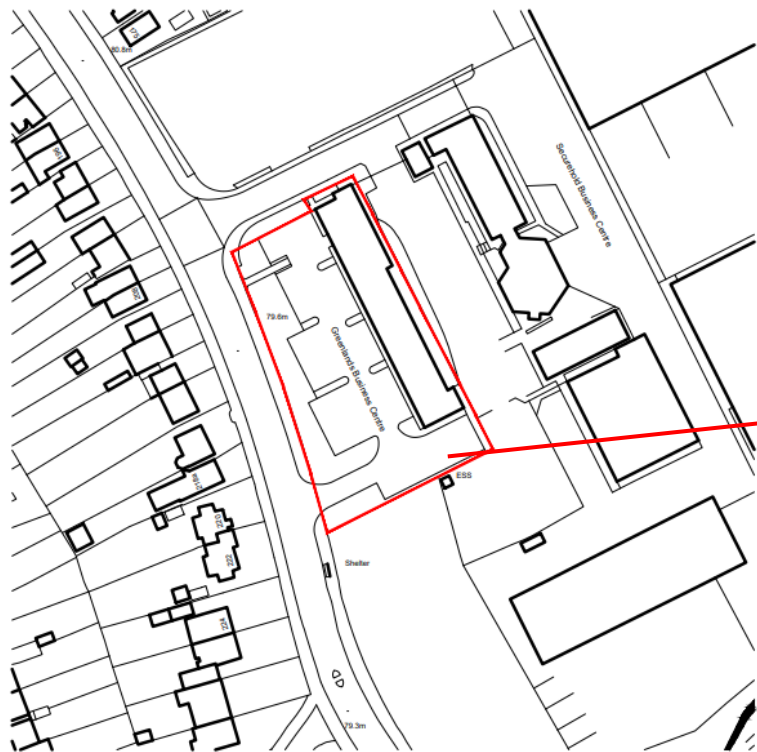

Site Location

LOCATION PLAN
1:1250

0m 20m 40m 60m