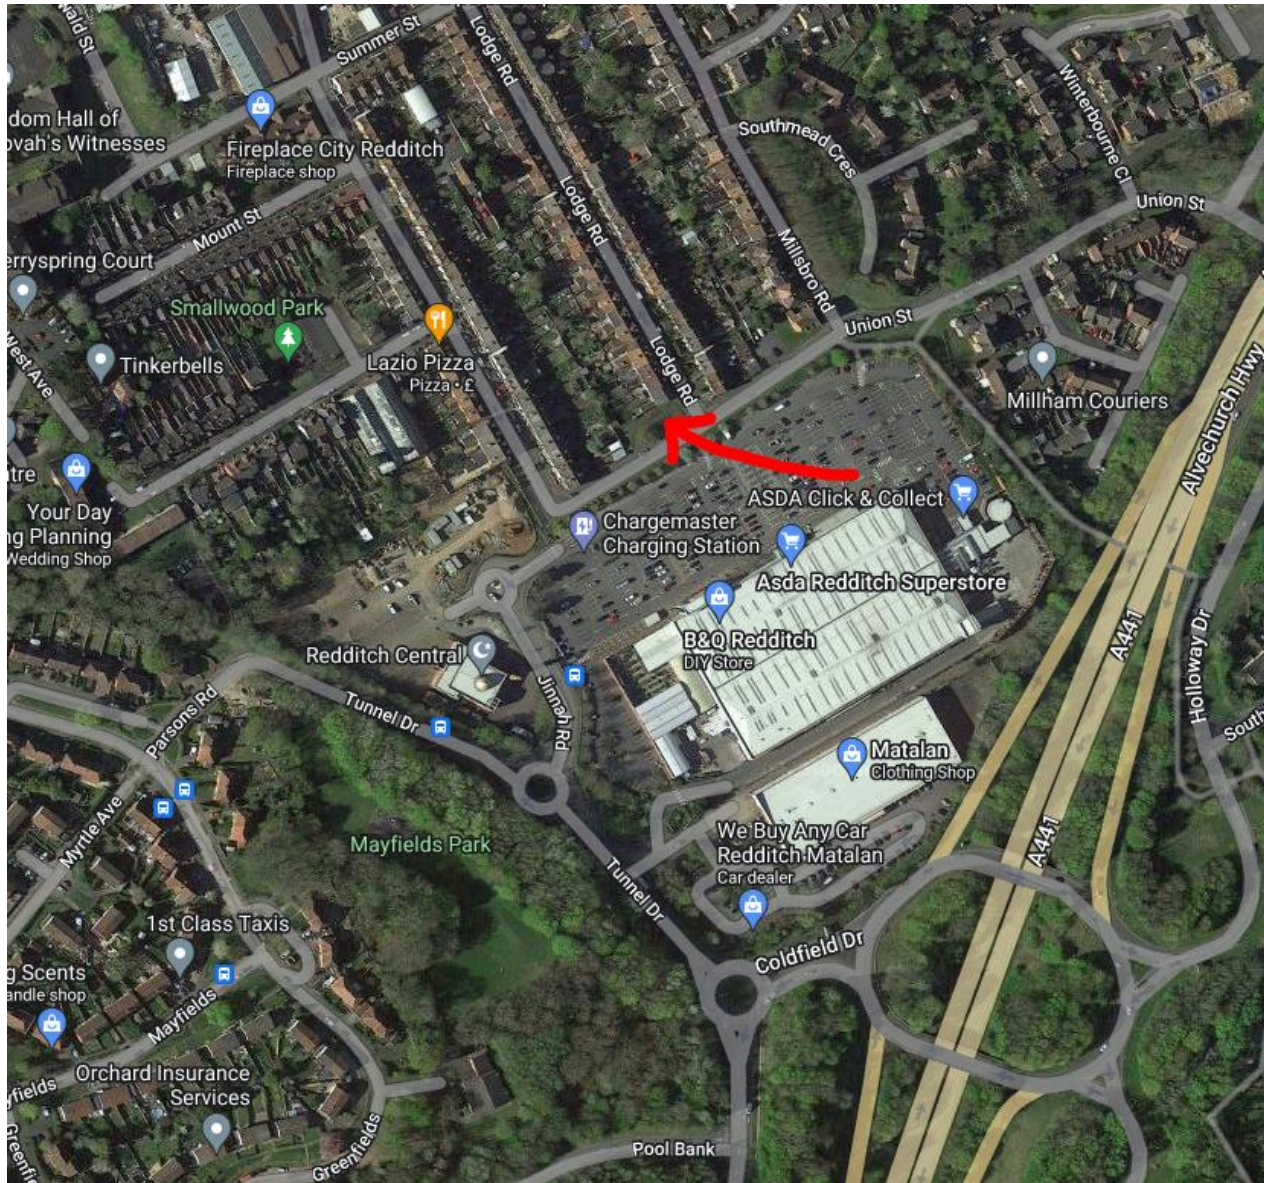

# 22/00468/OUT

Land at Corner of Lodge Road and Union Street,  
Smallwood, Redditch, B98 7BP

Outline application (all matters reserved for  
subsequent consideration) for the erection of 2 No. 3  
bedroomed houses

# Site context. Site marked with red arrow

# Site Location