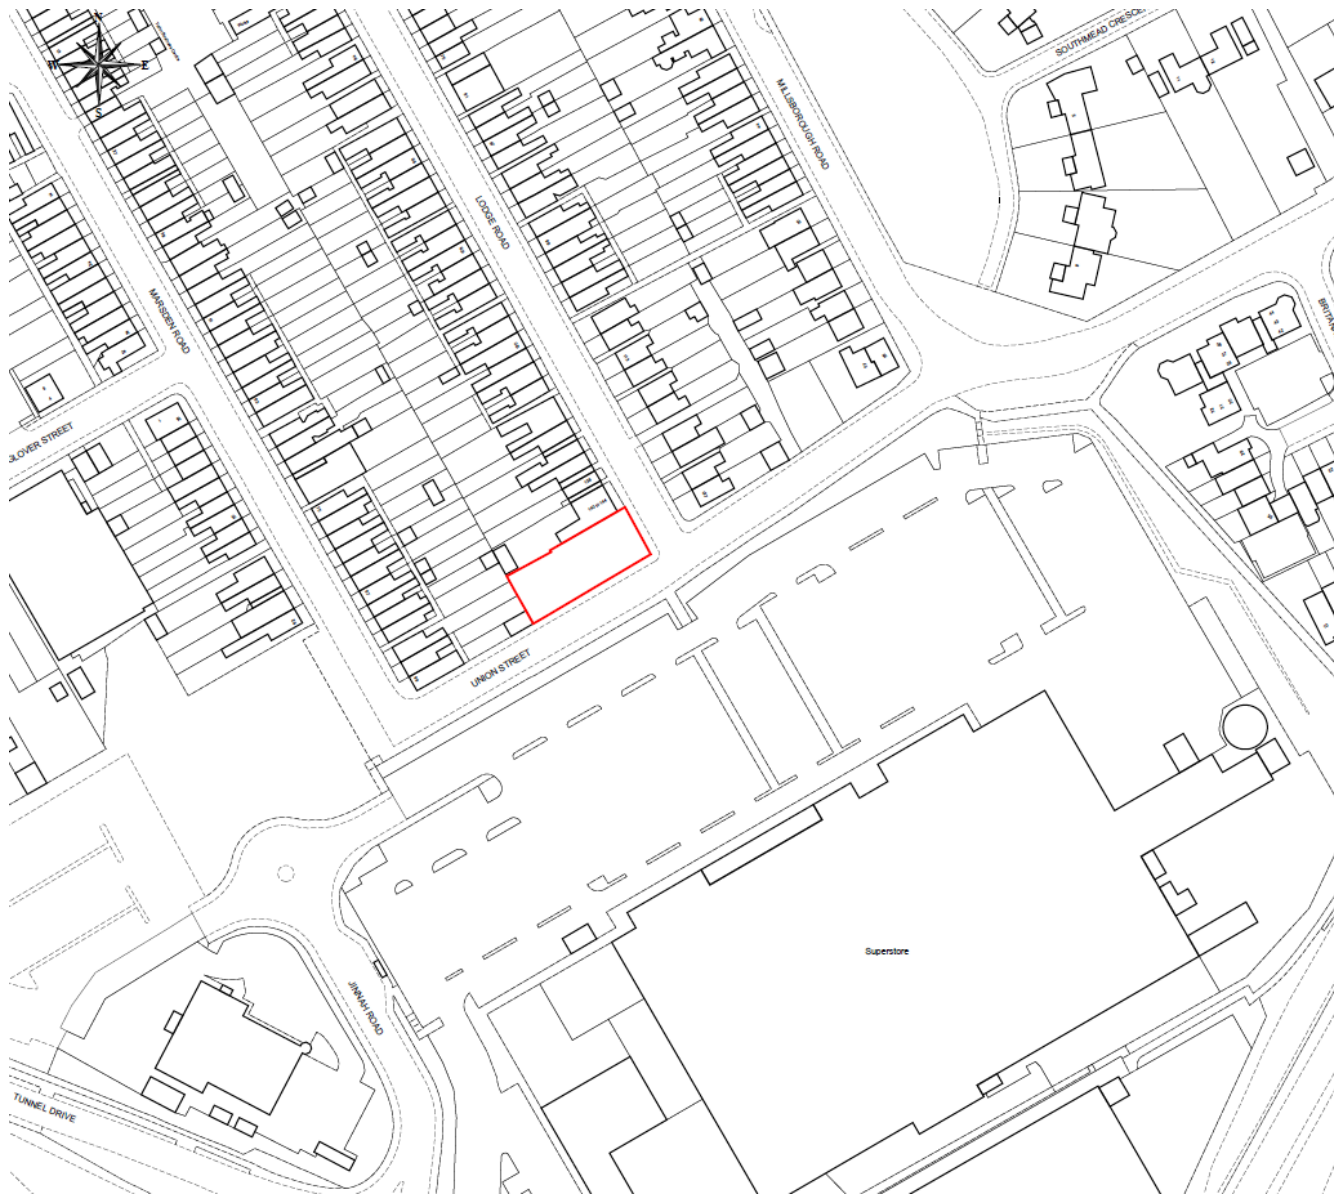

# 22/00468/OUT

Land at Corner of Lodge Road and Union Street,  
Smallwood, Redditch, B98 7BP

Outline application (all matters reserved for  
subsequent consideration) for the erection of 2 No. 3  
bedroomed houses

# Site context. Site marked with red arrow

# Site Location

# Indicative Site Layout