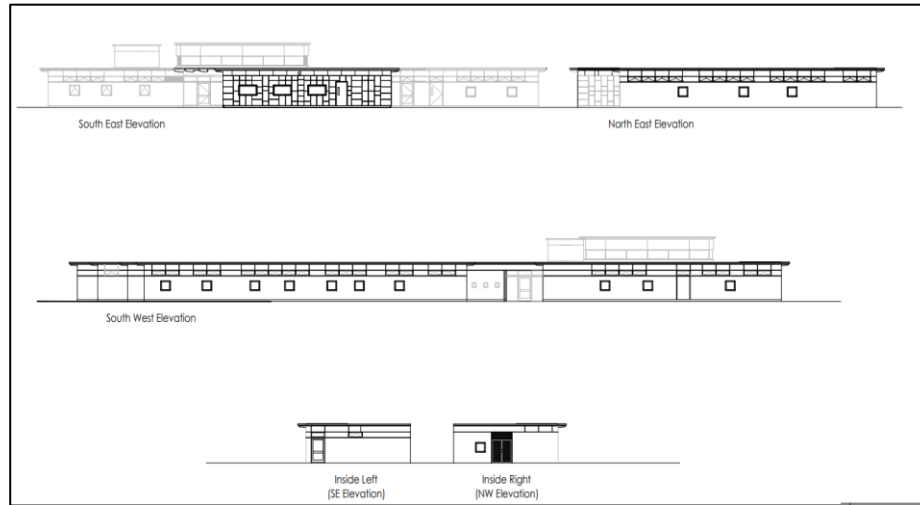

22/00539/FUL

Kingfisher School , Clifton Close
Redditch, Worcestershire, B98 0HF

Two single storey extensions to Kingfisher School to provide an Office, Mentor/Breakout Room, circulation and Outreach Room

Recommendation: grant subject to conditions

Site Location

Existing and Proposed Site Plan

Existing Elevations

Proposed Elevations

Proposed Floor Plans

Site Photos

Existing Main School Building - Area 1