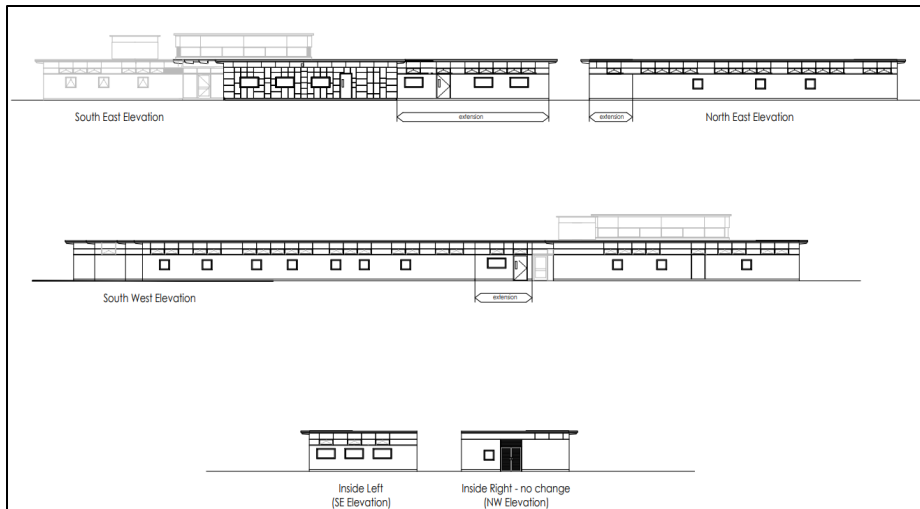

22/00539/FUL

Kingfisher School , Clifton Close
Redditch, Worcestershire, B98 0HF

Two single storey extensions to Kingfisher School to provide an Office, Mentor/Breakout Room, circulation and Outreach Room

Recommendation: grant subject to conditions

Site Location

Existing and Proposed Site Plan

Existing Elevations

Proposed Elevations

Proposed Floor Plans

Site Photos

Existing Main School Building - Area 1