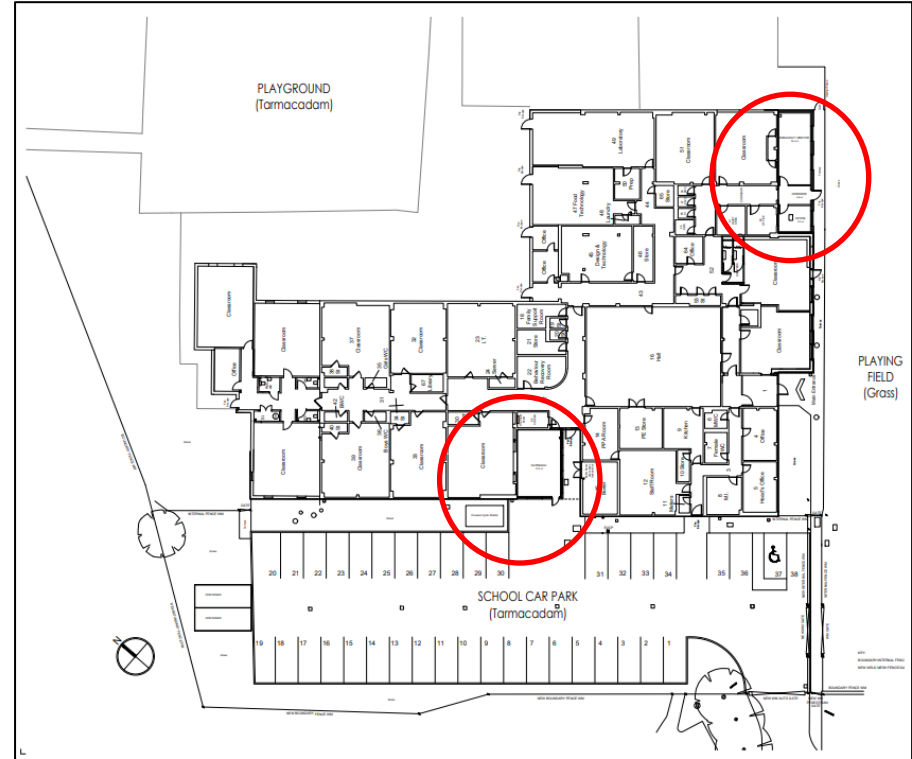

22/00539/FUL

Kingfisher School , Clifton Close
Redditch, Worcestershire, B98 0HF

Two single storey extensions to Kingfisher School to provide an Office, Mentor/Breakout Room, circulation and Outreach Room

Recommendation: grant subject to conditions

Site Location

Existing and Proposed Site Plan

Existing Elevations

Proposed Elevations

Proposed Floor Plans

Site Photos

Existing Main School Building - Area 1