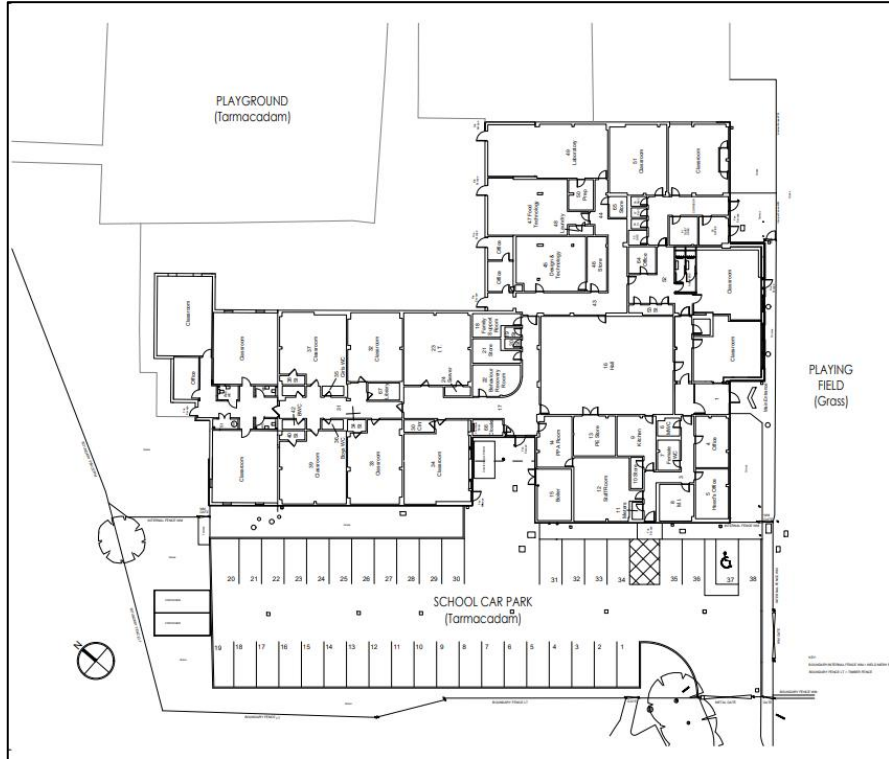

22/00539/FUL

Kingfisher School , Clifton Close
Redditch, Worcestershire, B98 0HF

Two single storey extensions to Kingfisher School to provide an Office, Mentor/Breakout Room, circulation and Outreach Room

Recommendation: grant subject to conditions

Site Location

Existing and Proposed Site Plan

Existing Elevations

Proposed Elevations

Proposed Floor Plans

Site Photos

Existing Main School Building - Area 1