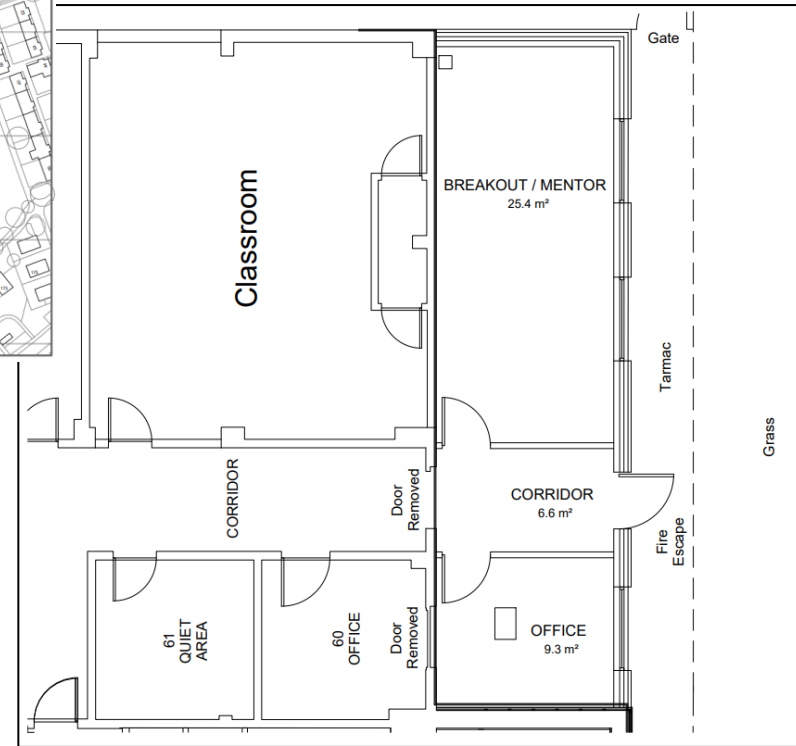

22/00539/FUL

Kingfisher School , Clifton Close
Redditch, Worcestershire, B98 0HF

Two single storey extensions to Kingfisher School to provide an Office, Mentor/Breakout Room, circulation and Outreach Room

Recommendation: grant subject to conditions

Site Location

Existing and Proposed Site Plan

Existing Elevations

Proposed Elevations

Proposed Floor Plans

Site Photos

Existing Main School Building - Area 1