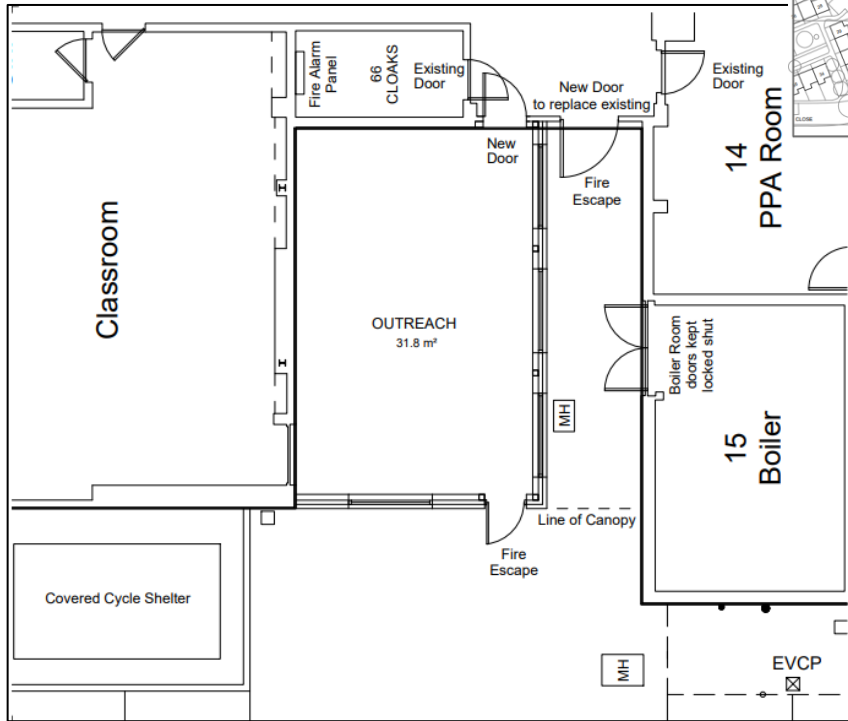

22/00539/FUL

Kingfisher School , Clifton Close
Redditch, Worcestershire, B98 0HF

Two single storey extensions to Kingfisher School to provide an Office, Mentor/Breakout Room, circulation and Outreach Room

Recommendation: grant subject to conditions

Site Location

Existing and Proposed Site Plan

Existing Elevations

Proposed Elevations

Proposed Floor Plans

Site Photos

Existing Main School Building - Area 1