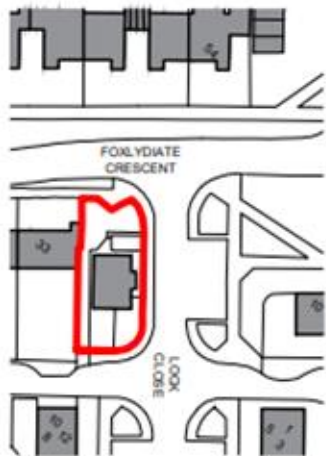

23/00140/FUL

Caretakers Lodge, Foxlydiate Crescent, Batchley,
Redditch B97 6NH

Conversion and extension of existing caretakers
lodge to self-contained dwelling

Recommendation: grant subject to conditions

Aerial View

Site Location

Site layout

Existing floor plan and elevations

Rear Elevation

Front Elevation

Side Elevation

Side Elevation

Proposed floor plan and elevations

Rear Elevation

Front Elevation

RHS Elevation

LHS Elevation

Photographs of site

Front View from Lock Close

RHS View from Lock Close