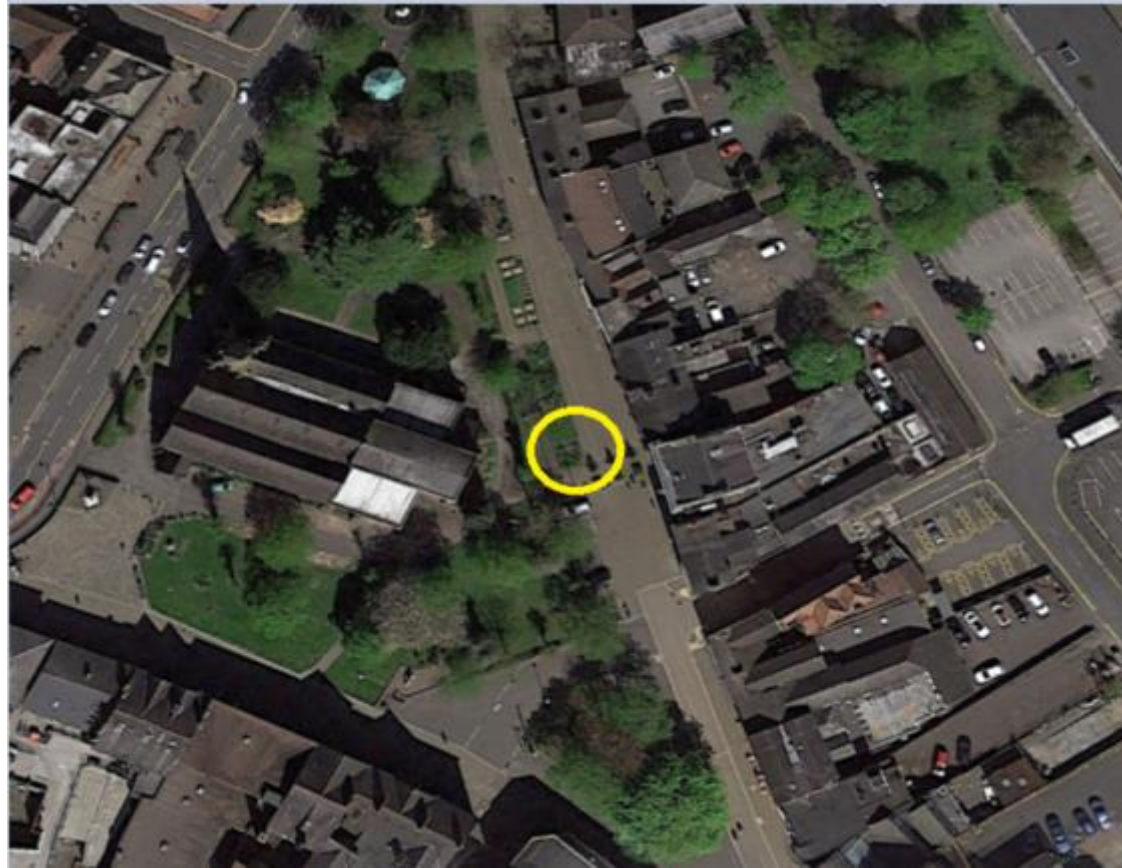

24/01338/FUL

Land At
Church Green East
Redditch

Erection of CCTV Camera and steel column

Recommendation: Approval

Site Location Plan

Aerial Photograph of Site

Street View

Camera Details

10.6 metres in height

40 cm square cabinet

Existing Cameras

Top of Prospect Hill

Mercian Square