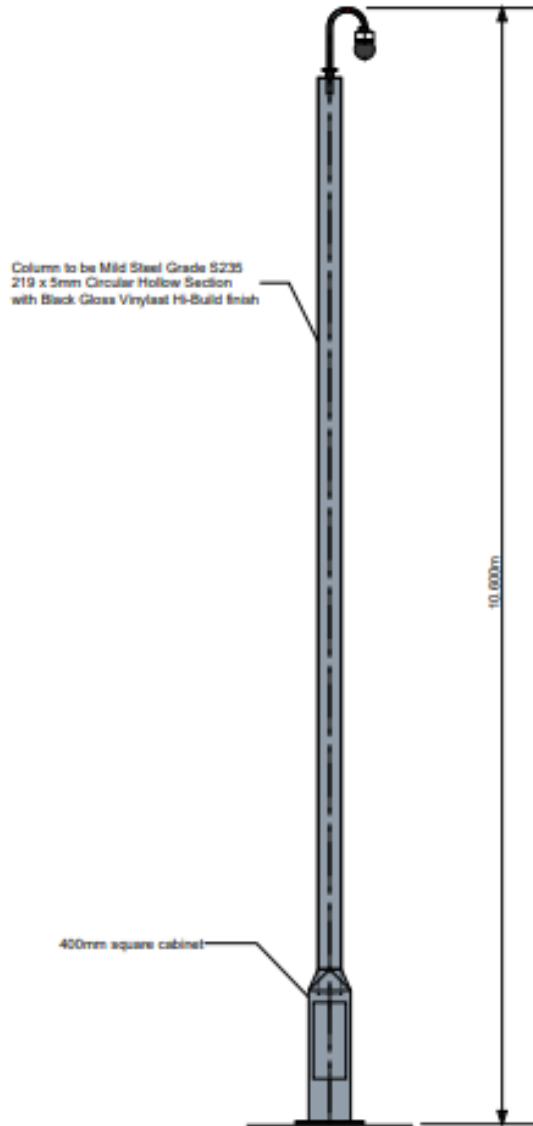

24/01338/FUL

Land At
Church Green East
Redditch

Erection of CCTV Camera and steel column

Recommendation: Approval

Site Location Plan

Aerial Photograph of Site

Street View

Camera Details

10.6 metres in height

40 cm square cabinet

Existing Cameras

Top of Prospect Hill

Mercian Square