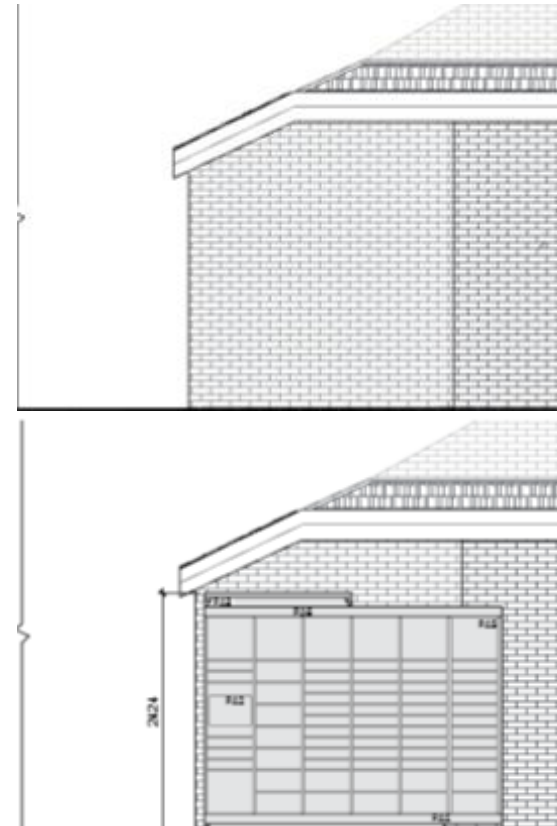

# 25/01250/FUL

Batchley Community Centre  
Cherry Tree Walk  
Redditch

Batchley and Brockhill Ward  
**Addition of an InPost Parcel Locker**

Recommendation: GRANT planning permission subject to conditions

# Site Block Plan and Elevations

# Street View

39 Cherry Tree Walk

Redditch, England

Google Street View

Apr 2024 [See more dates](#)

Share

Google Maps