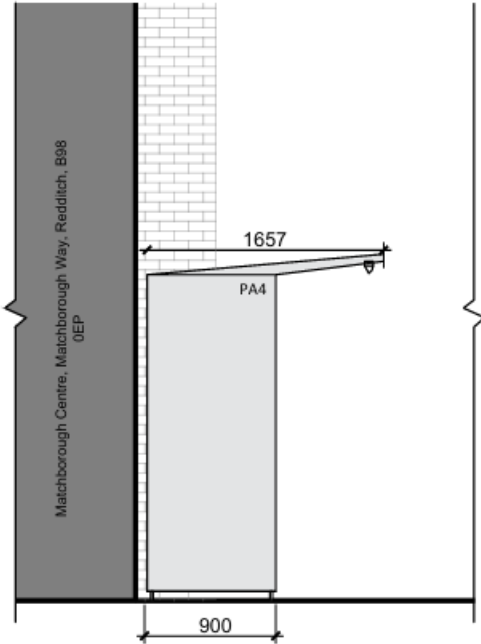

26/00188/FUL

Old Sticky Wicket
6 Matchborough Way
Redditch
Worcestershire
B98 0EP

Retrospective application for siting an InPost Parcel Locker

Recommendation: Delegated powers to GRANT.

Aerial View

Local Plan designation

District Centres
(Policy 30 Town Centre and Retail Hierarchy , Policy 33 Use of Upper Floors , Policy 34 District Centre Redevelopment , and Policy 35 Health of District Centres)

Matchborough District Centre
(Policy 34)

Site location plan

Elevations

ELEVATION A
SCALE 1:50

ELEVATION B
SCALE 1:50

Photographs