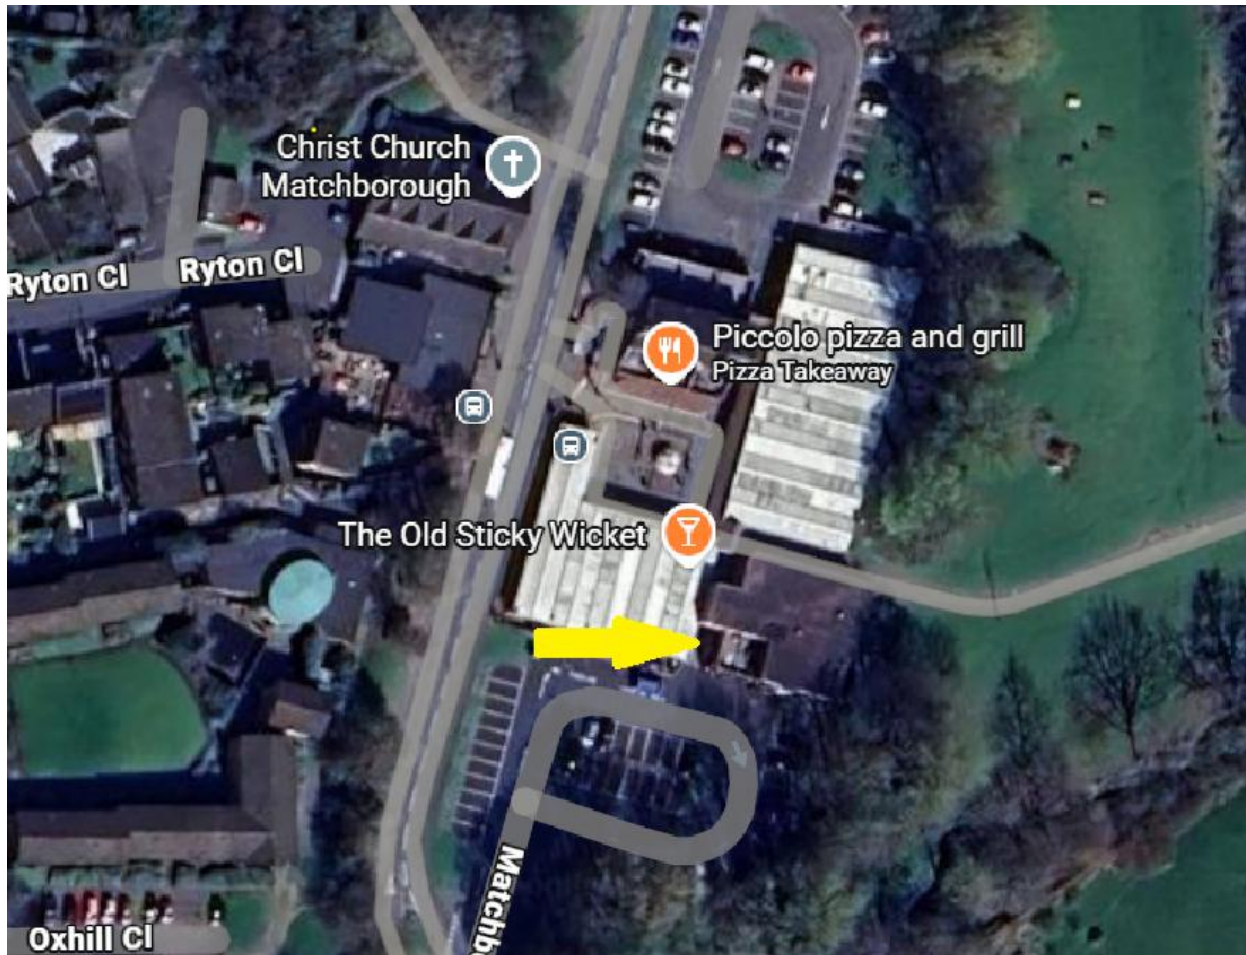

26/00188/FUL

Old Sticky Wicket
6 Matchborough Way
Redditch
Worcestershire
B98 0EP

Retrospective application for siting an InPost Parcel Locker

Recommendation: Delegated powers to GRANT.

Aerial View

Local Plan designation