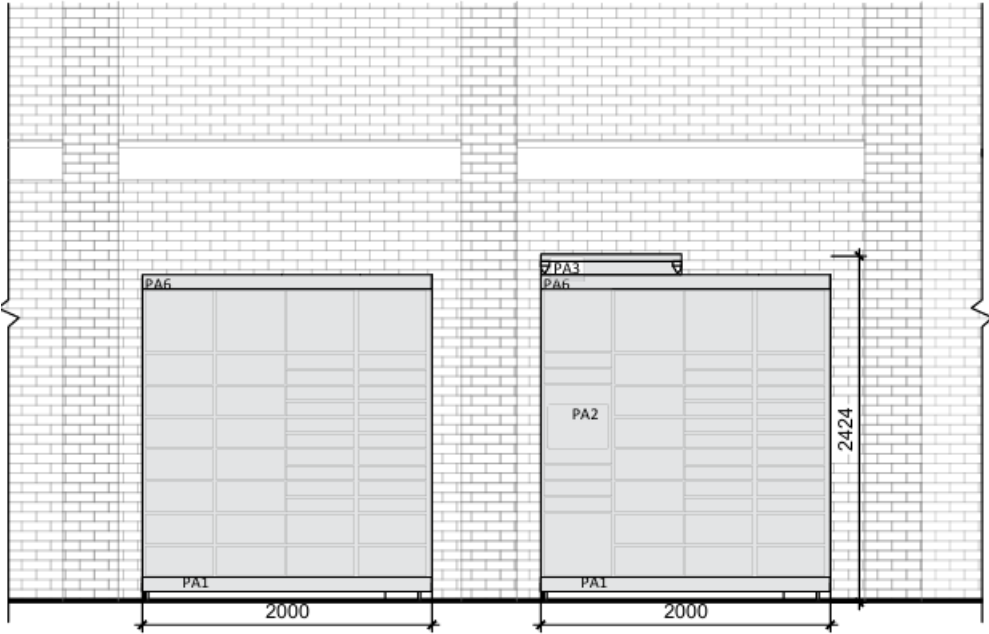

26/00188/FUL

Old Sticky Wicket
6 Matchborough Way
Redditch
Worcestershire
B98 0EP

Retrospective application for siting an InPost Parcel Locker

Recommendation: Delegated powers to GRANT.

Aerial View

Local Plan designation

District Centres
(Policy 30 Town Centre and Retail Hierarchy , Policy 33 Use of Upper Floors , Policy 34 District Centre Redevelopment , and Policy 35 Health of District Centres)

Matchborough District Centre
(Policy 34)

Site location plan

Elevations

ELEVATION A
SCALE 1:50

ELEVATION B
SCALE 1:50

Photographs