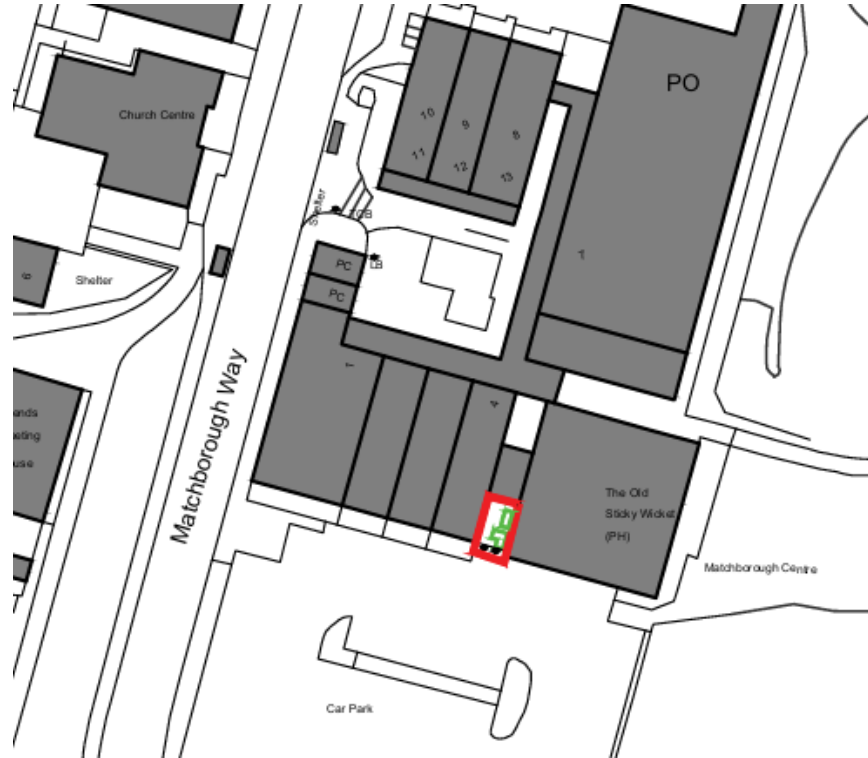

26/00188/FUL

Old Sticky Wicket
6 Matchborough Way
Redditch
Worcestershire
B98 0EP

Retrospective application for siting an InPost Parcel Locker

Recommendation: Delegated powers to GRANT.

Aerial View

Local Plan designation

District Centres
(Policy 30 Town Centre and Retail Hierarchy , Policy 33 Use of Upper Floors , Policy 34 District Centre Redevelopment , and Policy 35 Health of District Centres)

Matchborough District Centre
(Policy 34)

Site location plan

Elevations

ELEVATION A
SCALE 1:50

ELEVATION B
SCALE 1:50

Photographs