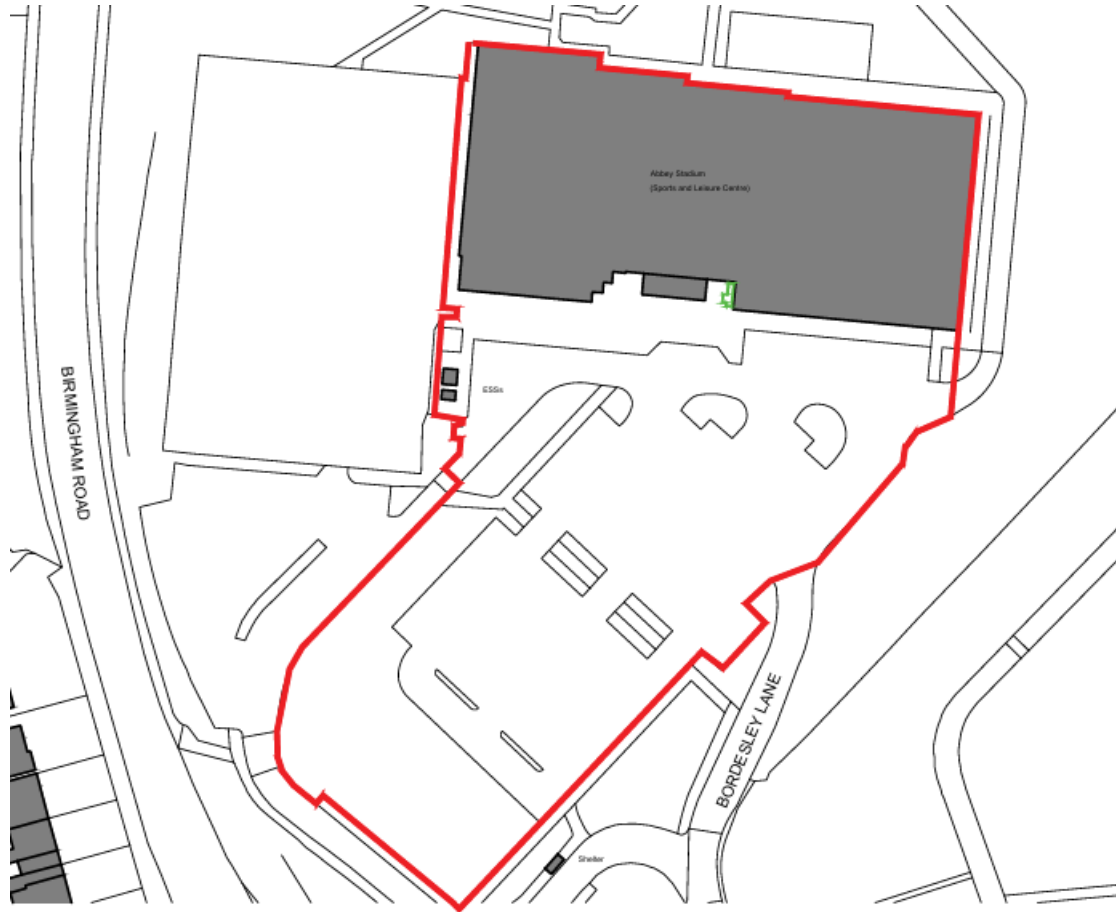

26/00189/FUL

Abbey Stadium Sports Centre
Birmingham Road
Redditch
Worcestershire
B97 6EJ

Retrospective application for siting an InPost Parcel Locker

Recommendation: Approval subject to conditions

Aerial View

Site Location Plan

Elevations

ELEVATION A
SCALE 1:50

ELEVATION B
SCALE 1:50

Photographs