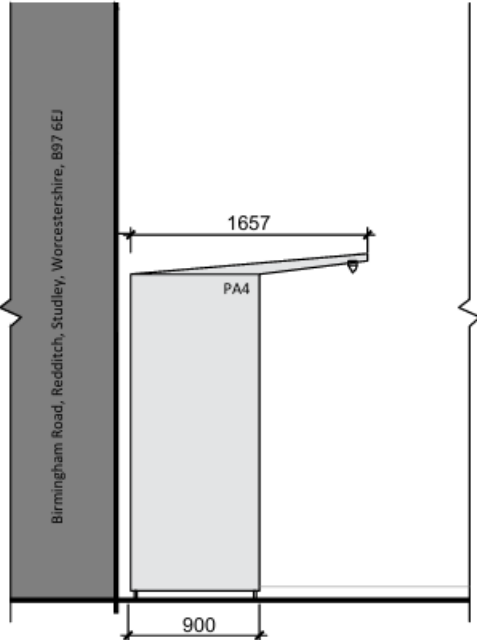

26/00189/FUL

Abbey Stadium Sports Centre
Birmingham Road
Redditch
Worcestershire
B97 6EJ

Retrospective application for siting an InPost Parcel Locker

Recommendation: Approval subject to conditions

Aerial View

Site Location Plan

Elevations

ELEVATION A
SCALE 1:50

ELEVATION B
SCALE 1:50

Photographs