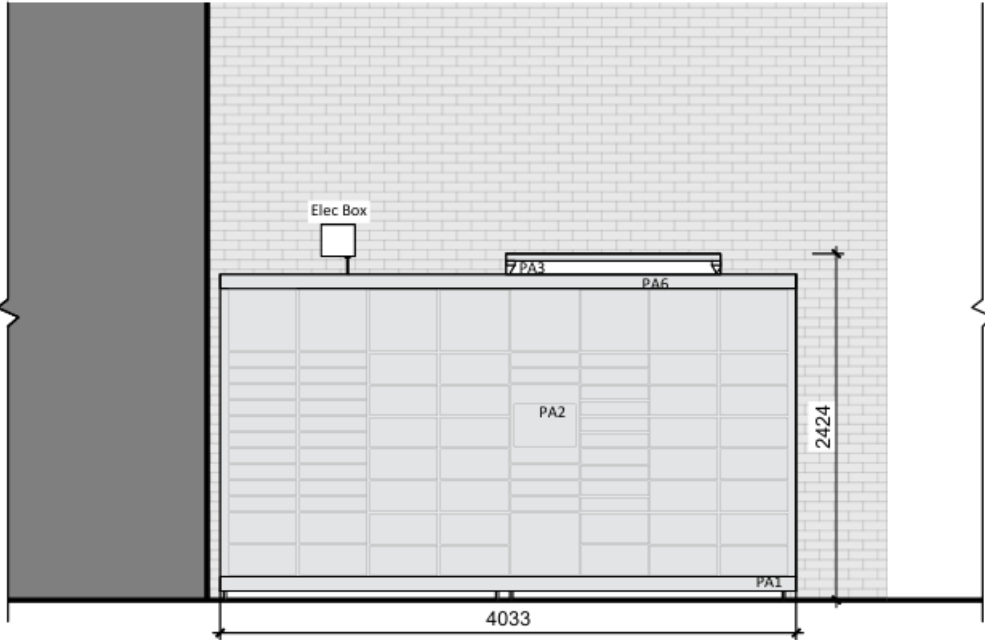

26/00189/FUL

Abbey Stadium Sports Centre
Birmingham Road
Redditch
Worcestershire
B97 6EJ

Retrospective application for siting an InPost Parcel Locker

Recommendation: Approval subject to conditions

Aerial View

Site Location Plan

Elevations

ELEVATION A
SCALE 1:50

ELEVATION B
SCALE 1:50

Photographs